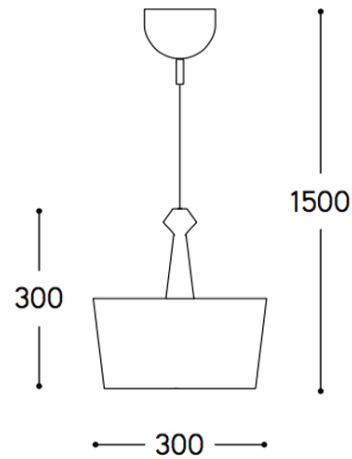

## I LUSTRI L6

SUSPENSION

BY ALDO BERNARDI

<b>PROJECT</b>	
<b>TYPE</b>	
<b>NOTES</b>	

<b>PRODUCT NAME</b>	I Lustri L6
<b>DESIGNER</b>	Aldo Bernardi
<b>MANUFACTURER</b>	Aldo Bernardi
<b>PRODUCT CODE</b>	116-L6/BL (Glossy White) 116-L6/NL (Glossy Black) 116-L6/BM (Matt White) 116-L6/NM (Matt Black) 116-L6/MR (Copper Metal) 116-L6/NR (Iridescent Black) 116-L6/AU (Gold) 116-L6/PT (Platinum) 116-L6/CU (Copper) 116-L6/ROP (Platinum/Gold) 116-L6/ROR (Gold/Copper) 116-L6/RPR (Platinum/Copper)
<b>CATEGORY</b>	Suspension
<b>MATERIAL</b>	Ceramic

<b>FINISHES</b>	Glossy White Glossy Black Matt White Matt Black Copper Metal Iridescent Black	Gold Platinum Copper Platinum/Gold Gold/Copper Platinum/Copper
<b>IP</b>	20	
<b>ORIGIN</b>	Italy	
<b>LIGHT SOURCE</b>	10W LED or Max 70W E27	
<b>DIMMABLE</b>	LED: Yes E27: dependant on bulb	
<b>DIMENSIONS</b>	Ø 30 x 150 (H) cm	
<b>WARRANTY</b>	2 years	