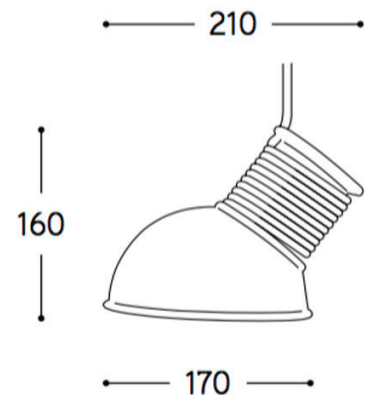

## I LUSTRI L10

BY ALDO BERNARDI

**SUSPENSION**

<b>PROJECT</b>	
<b>TYPE</b>	
<b>NOTES</b>	

<b>PRODUCT NAME</b>	I Lustri L10	
<b>DESIGNER</b>	Aldo Bernardi	
<b>MANUFACTURER</b>	Aldo Bernardi	
<b>PRODUCT CODE</b>	116-L10/BL/ 116-L10/BM/ 116-L10/NL/ 116-L10/NM/ 116-L10/MR/ 116-L10/NIR/ 116-L10/PT/ 116-L10/AU/ 116-L10/CU/	Cable Codes: CAVOAZ (blue) CAVOROS (red) CAVONE (black) CAVOGRI (grey) CAVOBI (white) CAVOGIA (yellow)
<b>CATEGORY</b>	Suspension	
<b>MATERIAL</b>	Ceramic	

<b>FINISHES</b>	Glossy White (BL) Matte White (BM) Glossy Black (NL) Matte Black (NM) Copper Metal (MR)	Iridescent Black (NIR) Platinum (PT) Gold (AU) Copper (CU)
<b>IP</b>	20	
<b>ORIGIN</b>	Italy	
<b>LIGHT SOURCE</b>	E27 max 42W	
<b>DIMMABLE</b>	No	
<b>DIMENSIONS</b>	Ø 21 x 16 (H) cm	
<b>WARRANTY</b>	2 years	