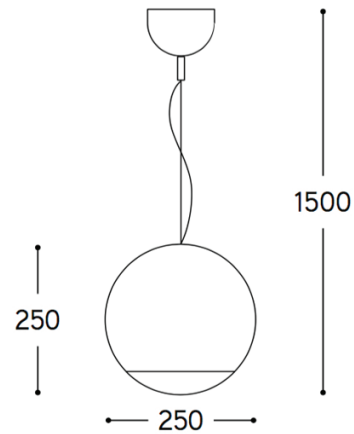

## GLOBO

SUSPENSION

BY ALDO BERNARDI

PROJECT	
TYPE	
NOTES	

PRODUCT NAME	Globo
DESIGNER	Aldo Bernardi
MANUFACTURER	Aldo Bernardi
PRODUCT CODE	116-GLO/BL (Glossy White) 116-GLO/NL (Glossy Black) 116-GLO/NIR (Iridescent Black) 116-GLO/BM (Matt White) 116-GLO/NM (Matt Black) 116-GLO/MR (Copper Metal) 116-GLO/PT (Platinum) 116-GLO/AU (Gold) 116-GLO/CU (Copper)
CATEGORY	Suspension
MATERIAL	Ceramic

FINISHES	Glossy White Glossy Black Iridescent Black Matt White Matt Black	Copper Metal Platinum Gold Copper
IP	20	
ORIGIN	Italy	
LIGHT SOURCE	10W LED or Max 70W E27	
DIMMABLE	LED: Yes E27: dependant on bulb	
DIMENSIONS	Ø 25 x 150 (H) cm	
WARRANTY	2 years	