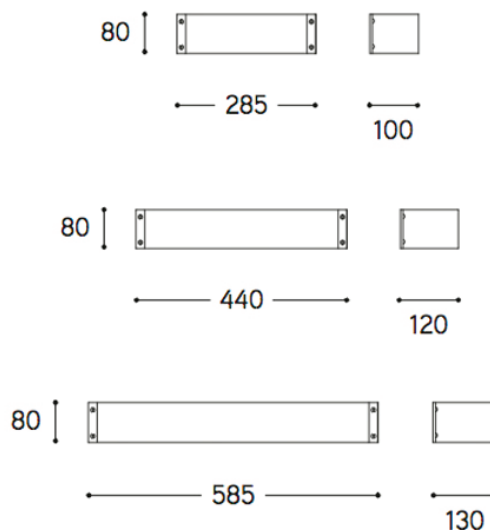

radiantlighting

GLAMOUR

WALL

BY ALDO BERNARDI

PROJECT	
TYPE	
NOTES	

PRODUCT NAME	Glamour
DESIGNER	Aldo Bernardi
MANUFACTURER	Aldo Bernardi
PRODUCT CODE	116-GLA.1 (Small) 116-GLA.2 (Medium) 116-GLA.3 (Large)
CATEGORY	Wall
MATERIAL	Glazed Ceramic
DIMMABLE	No

FINISHES	White
IP	40
ORIGIN	Italy
LIGHT SOURCE	G24d-2 18W (Small) G24d-3 26W (Medium) 2G11 TCL 36W (Large)
DIMENSIONS	100 (H) x 300 (W) x 110 (D) mm 100 (H) x 450 (W) x 130 (D) mm 100 (H) x 600 (W) x 140 (D) mm
WARRANTY	2 years