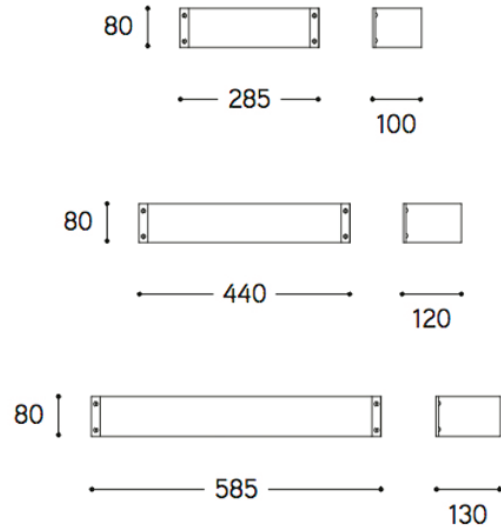

radiantlighting

GLAMOUR

WALL

BY ALDO BERNARDI

PROJECT	
TYPE	
NOTES	

PRODUCT NAME	Glamour
DESIGNER	Aldo Bernardi
MANUFACTURER	Aldo Bernardi
PRODUCT CODE	116-GLA.1 (Small) 116-GLA.2 (Medium) 116-GLA.3 (Large)
CATEGORY	Wall
MATERIAL	Glazed Ceramic
DIMMABLE	No

FINISHES	White
IP	40
ORIGIN	Italy
LIGHT SOURCE	G24d-2 18W (Small) G24d-3 26W (Medium) 2G11 TCL 36W (Large)
DIMENSIONS	100 (H) x 300 (W) x 110 (D) mm 100 (H) x 450 (W) x 130 (D) mm 100 (H) x 600 (W) x 140 (D) mm
WARRANTY	2 years