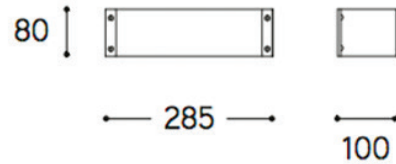

radiantlighting

FASHION

WALL/OUTDOOR

BY ALDO BERNARDI

PROJECT	
TYPE	
NOTES	

PRODUCT NAME	Fashion
DESIGNER	Aldo Bernardi
MANUFACTURER	Aldo Bernardi
PRODUCT CODE	116-FASCIA1 (Small) 116-FASCIA2 (Medium) 116-FASCIA3 (Large)
CATEGORY	Wall & Outdoor
MATERIAL	Copper
DIMMABLE	No

FINISHES	Copper
IP	54
ORIGIN	Italy
LIGHT SOURCE	G24d-2 18W (Small) G24d-3 26W (Medium) 2G11 TCL 36W (Large)
DIMENSIONS	80 (H) x 285 (W) x 100 (D) mm 80 (H) x 440 (W) x 120 (D) mm 80 (H) x 585 (W) x 130 (D) mm
WARRANTY	2 years