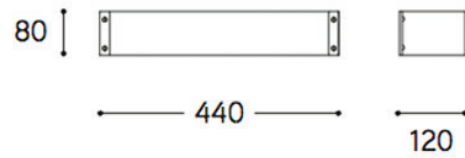

radiantlighting

FASHION

WALL/OUTDOOR

BY ALDO BERNARDI

PROJECT	
TYPE	
NOTES	

PRODUCT NAME	Fashion
DESIGNER	Aldo Bernardi
MANUFACTURER	Aldo Bernardi
PRODUCT CODE	116-FASCIA1 (Small) 116-FASCIA2 (Medium) 116-FASCIA3 (Large)
CATEGORY	Wall & Outdoor
MATERIAL	Copper
DIMMABLE	No

FINISHES	Copper
IP	54
ORIGIN	Italy
LIGHT SOURCE	G24d-2 18W (Small) G24d-3 26W (Medium) 2G11 TCL 36W (Large)
DIMENSIONS	80 (H) x 285 (W) x 100 (D) mm 80 (H) x 440 (W) x 120 (D) mm 80 (H) x 585 (W) x 130 (D) mm
WARRANTY	2 years