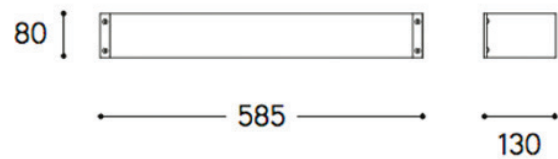

radiantlighting

FASHION

WALL/OUTDOOR

BY ALDO BERNARDI

PROJECT	
TYPE	
NOTES	

PRODUCT NAME	Fashion
DESIGNER	Aldo Bernardi
MANUFACTURER	Aldo Bernardi
PRODUCT CODE	116-FASCIA1 (Small) 116-FASCIA2 (Medium) 116-FASCIA3 (Large)
CATEGORY	Wall & Outdoor
MATERIAL	Copper
DIMMABLE	No

FINISHES	Copper
IP	54
ORIGIN	Italy
LIGHT SOURCE	G24d-2 18W (Small) G24d-3 26W (Medium) 2G11 TCL 36W (Large)
DIMENSIONS	80 (H) x 285 (W) x 100 (D) mm 80 (H) x 440 (W) x 120 (D) mm 80 (H) x 585 (W) x 130 (D) mm
WARRANTY	2 years