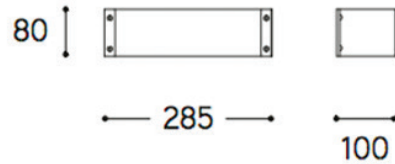

radiantlighting

FASHION

WALL

BY ALDO BERNARDI

PROJECT	
TYPE	
NOTES	

PRODUCT NAME	Fashion
DESIGNER	Aldo Bernardi
MANUFACTURER	Aldo Bernardi
PRODUCT CODE	116-FASCIA1 (Small) 116-FASCIA2 (Medium) 116-FASCIA3 (Large)
CATEGORY	Wall & Outdoor
MATERIAL	Copper
DIMMABLE	No

FINISHES	Copper
IP	54
ORIGIN	Italy
LIGHT SOURCE	G24d-2 18W (Small) G24d-3 26W (Medium) 2G11 TCL 36W (Large)
DIMENSIONS	80 (H) x 285 (W) x 100 (D) mm 80 (H) x 440 (W) x 120 (D) mm 80 (H) x 585 (W) x 130 (D) mm
WARRANTY	2 years