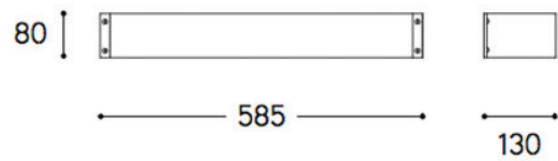

radiantlighting

FASHION

WALL

BY ALDO BERNARDI

PROJECT	
TYPE	
NOTES	

PRODUCT NAME	Fashion
DESIGNER	Aldo Bernardi
MANUFACTURER	Aldo Bernardi
PRODUCT CODE	116-FASCIA1 (Small) 116-FASCIA2 (Medium) 116-FASCIA3 (Large)
CATEGORY	Wall & Outdoor
MATERIAL	Copper
DIMMABLE	No

FINISHES	Copper
IP	54
ORIGIN	Italy
LIGHT SOURCE	G24d-2 18W (Small) G24d-3 26W (Medium) 2G11 TCL 36W (Large)
DIMENSIONS	80 (H) x 285 (W) x 100 (D) mm 80 (H) x 440 (W) x 120 (D) mm 80 (H) x 585 (W) x 130 (D) mm
WARRANTY	2 years