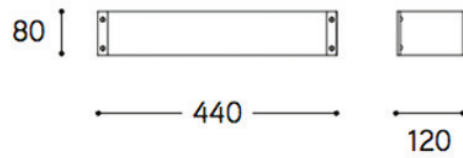

radiantlighting

FASHION

WALL

BY ALDO BERNARDI

PROJECT	
TYPE	
NOTES	

PRODUCT NAME	Fashion
DESIGNER	Aldo Bernardi
MANUFACTURER	Aldo Bernardi
PRODUCT CODE	116-FASCIA1 (Small) 116-FASCIA2 (Medium) 116-FASCIA3 (Large)
CATEGORY	Wall & Outdoor
MATERIAL	Copper
DIMMABLE	No

FINISHES	Copper
IP	54
ORIGIN	Italy
LIGHT SOURCE	G24d-2 18W (Small) G24d-3 26W (Medium) 2G11 TCL 36W (Large)
DIMENSIONS	80 (H) x 285 (W) x 100 (D) mm 80 (H) x 440 (W) x 120 (D) mm 80 (H) x 585 (W) x 130 (D) mm
WARRANTY	2 years