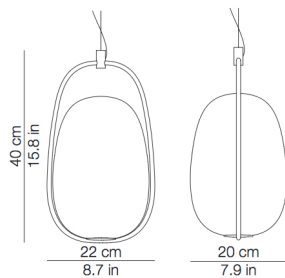

LIGHT SOURCE	fluo 1xmax30W E27 or LED 1x16W E27
FINISHES	Black
DIMENSIONS	Ø 220 x 400 (H) mm
IP	20
ORIGIN	Italy
WARRANTY	2 Years

DRAWING

PERTH
T +61 08 9240 1008
F +61 08 9240 1178
sales@radiantlighting.com.au