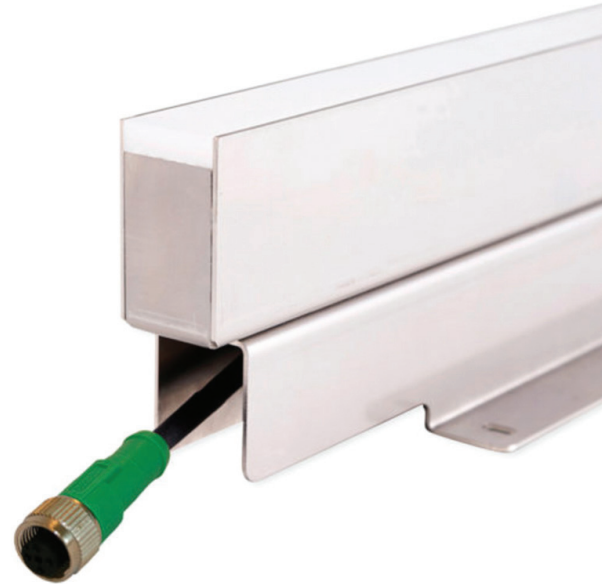

<b>Product name</b>	liniLED Forta
<b>Designer</b>	Triolight
<b>Manufacturer</b>	Triolight
<b>Product code</b>	3000K 105-24002 (415mm) 105-24022 (1015mm) 105-24042 (2015mm)
<b>Category</b>	LED
<b>Material</b>	Stainless Steel
<b>Light source</b>	LED 0.5W Per Metre 3000K
<b>Finishes</b>	Warm White 3000K
<b>Dimensions</b>	30 (W) x 100 (H) mm
<b>IP</b>	68
<b>Origin</b>	Nedlands
<b>Warranty</b>	5 years