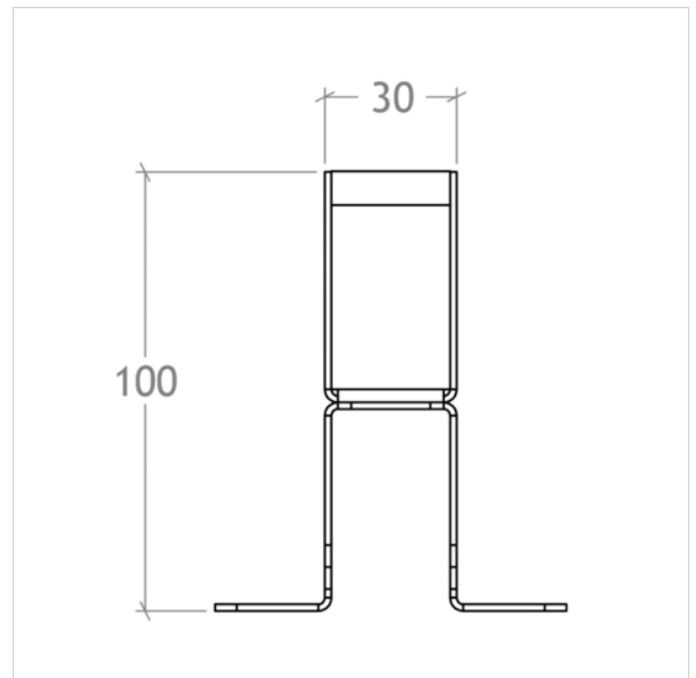

<b>Product name</b>	liniLED Forta
<b>Designer</b>	Triolight
<b>Manufacturer</b>	Triolight
<b>Product code</b>	3000K 105-24002 (415mm) 105-24022 (1015mm) 105-24042 (2015mm)
<b>Category</b>	LED
<b>Material</b>	Stainless Steel
<b>Light source</b>	LED 0.5W Per Metre 3000K
<b>Finishes</b>	Warm White 3000K
<b>Dimensions</b>	30 (W) x 100 (H) mm
<b>IP</b>	68
<b>Origin</b>	Nedlands
<b>Warranty</b>	5 years