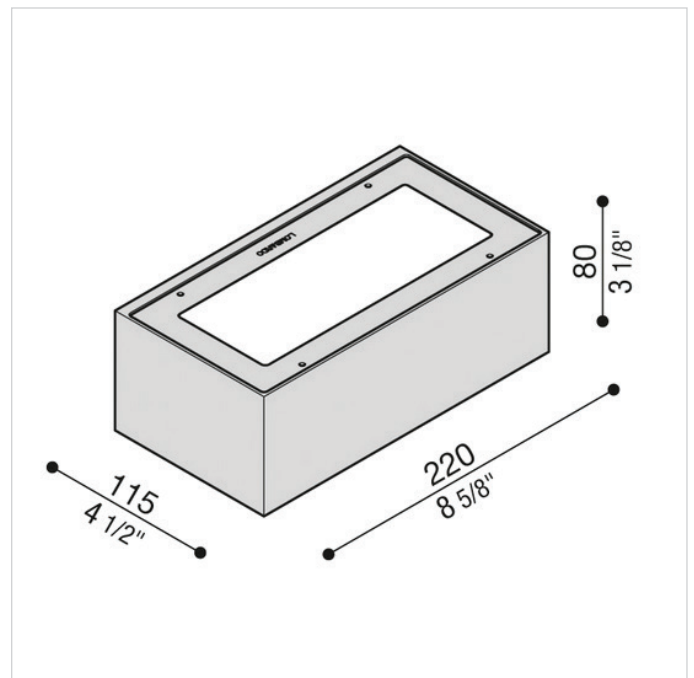

Product name	Trend Up&Down 220
Designer	Lombardo
Manufacturer	Lombardo
Product code	48-LL4961L3 (White) 48-LL496GL3 (Grey High Tech) 48-LL496KL3 (Corten) 48-LL496EL3 (Grey Anthracite)
Category	Wall
Material	Aluminium Glass
Light source	10 LED 11W
Lumens	1400
Finishes	White Grey High Tech Corten Grey Anthracite
Dimensions	220 (L) x 115 (W) x 80 (D)
IP	66
Origin	Italy
Warranty	1 year