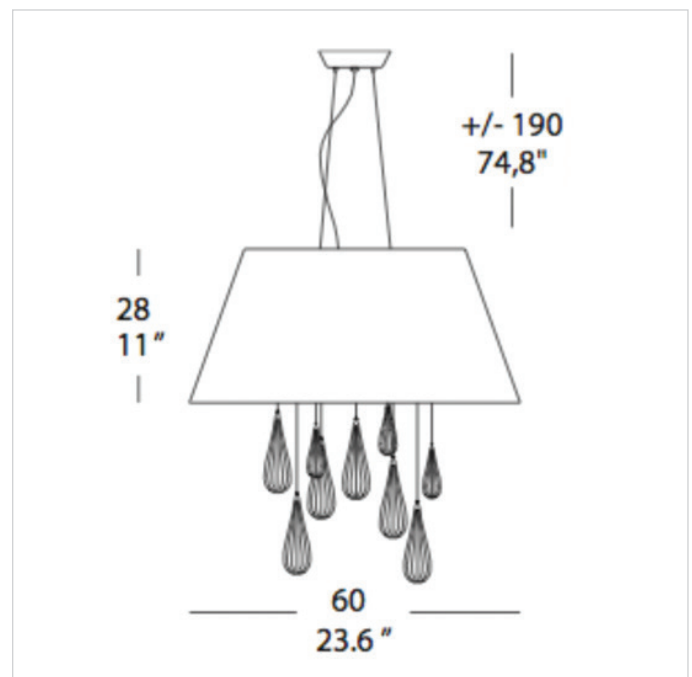

# EVI STYLE

TEARS SO 60

<b>Product name</b>	Tears SO 60
<b>Designer</b>	Stefano Mandruzzato
<b>Manufacturer</b>	Evi Style
<b>Product code</b>	25-8205 (WS) 25-8206 (BG)
<b>Category</b>	Suspension
<b>Material</b>	Creased Leather
<b>Light source</b>	Halogen 4 x 42W G9
<b>Finishes</b>	White / Silver Black / Gold
<b>Dimensions</b>	Ø 60 x 28 (H) + 190 (S) cm
<b>IP</b>	20
<b>Origin</b>	Italy
<b>Warranty</b>	2 years