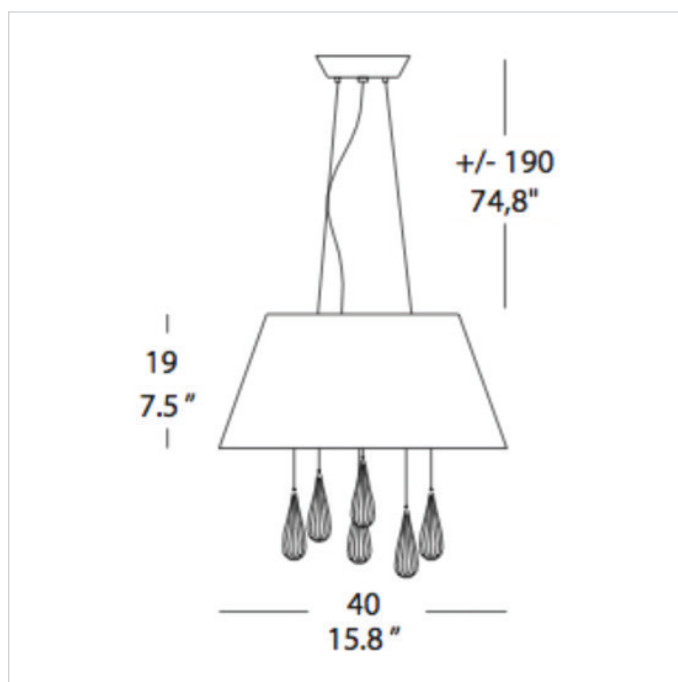

radiantlighting

EVI STYLE

TEARS SO 40

Product name	Tears SO 40
Designer	Stefano Mandruzzato
Manufacturer	Evi Style
Product code	25-8200 (WS) 25-8201 (BG)
Category	Suspension
Material	Creased Leather
Light source	Halogen 3 x 42W G9
Finishes	White / Silver Black / Gold
Dimensions	Ø 40 x 19 (H) + 190 (S) cm
IP	20
Origin	Italy
Warranty	2 years