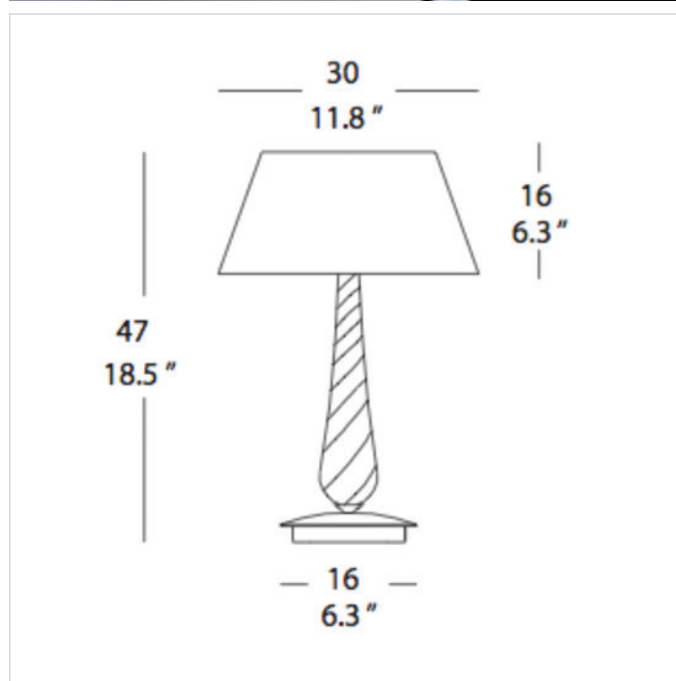

radiantlighting

EVI STYLE

TEARS CO

Product name	Tears CO
Designer	Stefano Mandruzzato
Manufacturer	Evi Style
Product code	25-8213
Category	Table
Material	Creased Leather
Light source	Fluorescent 15W E14
Finishes	White / Silver Black / Gold
Dimensions	Ø 30 x 47 (H) cm
IP	20
Origin	Italy
Warranty	2 years