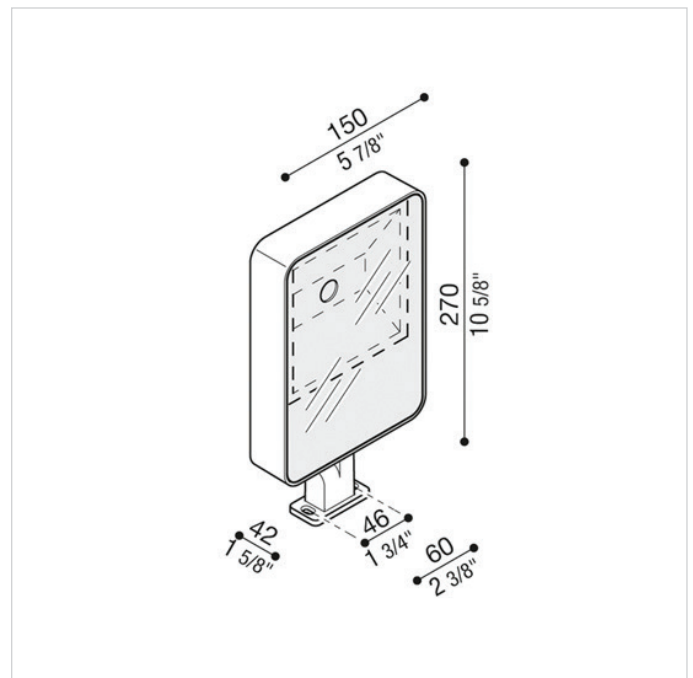

| | |
|---------------------------|--|
| Product name | Tag 210 |
| Designer | Giancarlo Alci |
| Manufacturer | Lombardo |
| Product code | 48-LL1151003 (White) 48-LL1151013 (Grey High Tech) 48-LL1151023 (Grey Anthracite) 48-LL1151033 (Corten) |
| Category | Outdoor |
| Material | Die-cast Aluminium body |
| Light source | LED 25W |
| Colour Temperature | 3000K Warm White |
| Lumens | 3500 at 25W |
| Finishes | White Grey High Tech Grey Anthracite Corten |
| Dimensions | 150 (L) x 270 (H) x 42 (W) mm |
| IP | 66 |
| Origin | Italy |
| Warranty | 3 years |