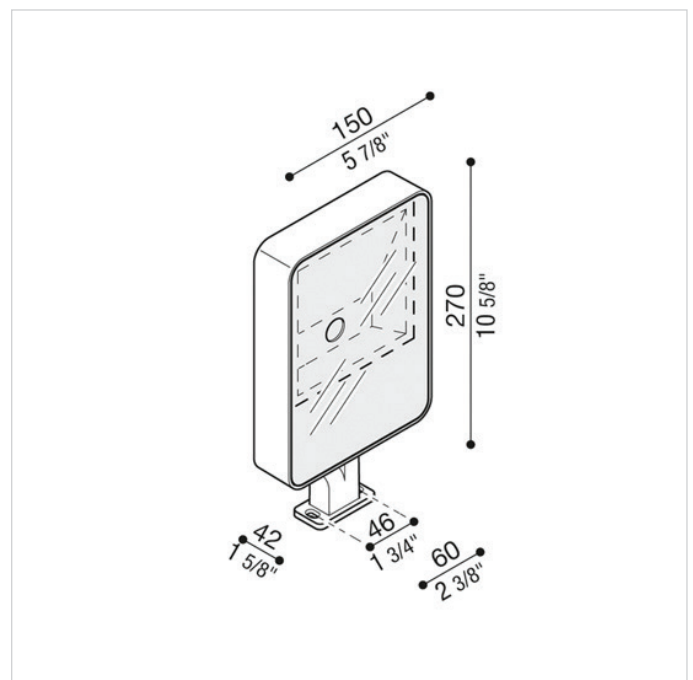

radiantlighting

LOMBARDO

TAG 210 ASIMMETRICO

Product name	Tag 210 Asimmetrico
Designer	Giancarlo Alci
Manufacturer	Lombardo
Product code	48-LL1151043 (White) 48-LL1151053 (Grey High Tech) 48-LL1151063 (Grey Anthracite) 48-LL1151073 (Corten)
Category	Outdoor
Material	Die-cast Aluminium body
Light source	LED 25W
Colour Temperature	3000K Warm White
Lumens	3500 at 25W
Finishes	White Grey High Tech Grey Anthracite Corten
Dimensions	150 (L) x 270 (H) x 42 (W) mm
IP	66
Origin	Italy
Warranty	3 years