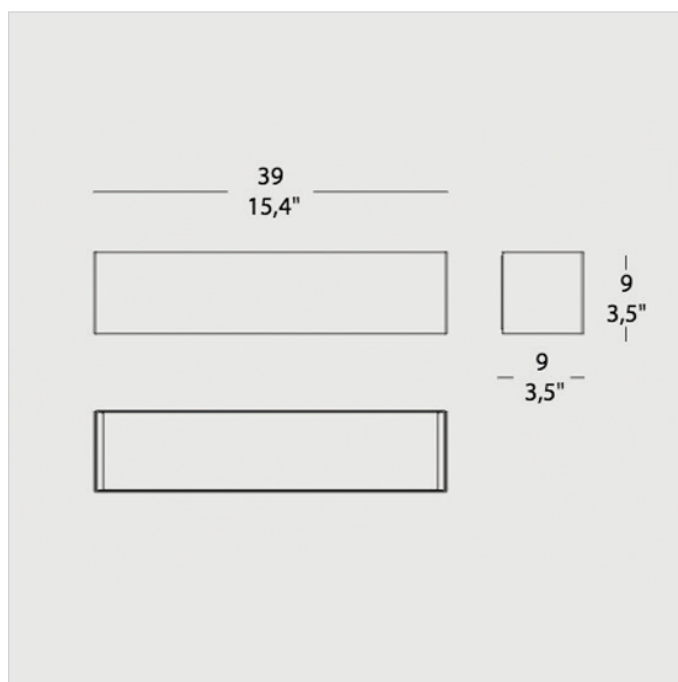

<b>Product name</b>	Sunrise Eco PA390
<b>Designer</b>	Uffici Stile
<b>Manufacturer</b>	Morosini
<b>Product code</b>	45-5033 (Black) 45-5034 (White) 45-5035 (Satin Steel)
<b>Category</b>	Wall
<b>Material</b>	Stainless Steel
<b>Light source</b>	22,8W 3000K Cri>80
<b>Lumens</b>	3000
<b>Finishes</b>	White Black Stain Steel
<b>Dimensions</b>	39 (W) x 9 (H) cm
<b>IP</b>	40
<b>Origin</b>	Italy
<b>Warranty</b>	3 years