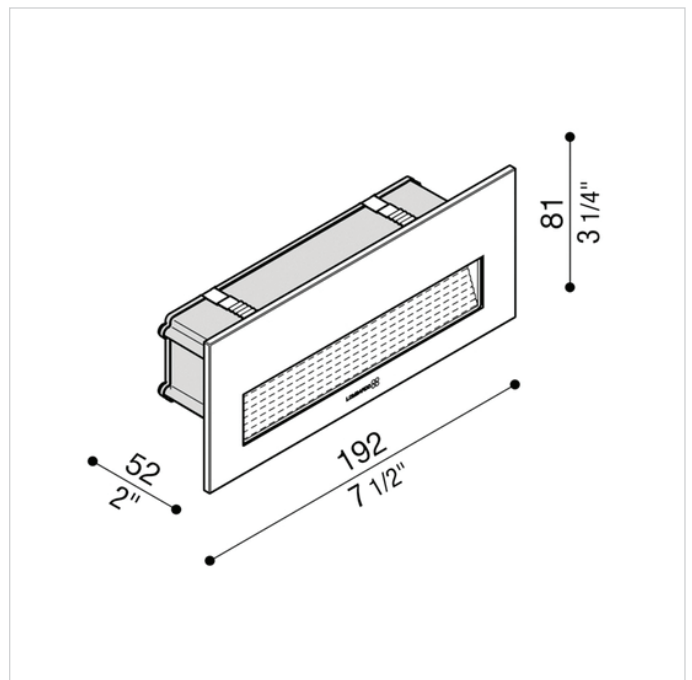

Product name	Stile Next 506L Horizontal
Designer	Lombardo
Manufacturer	Lombardo
Product code	48-LL665FN (4000K) 48-LL665F3 (3000K)
Category	Wall
Material	Die-Cast Aluminium Glass
Light source	LED 3W 3000K or 4000K
Lumens	300
Finishes	Glass
Dimensions	192 (L) x 81 (H) x 52 (D) mm
IP	66
Origin	Italy
Warranty	3 years