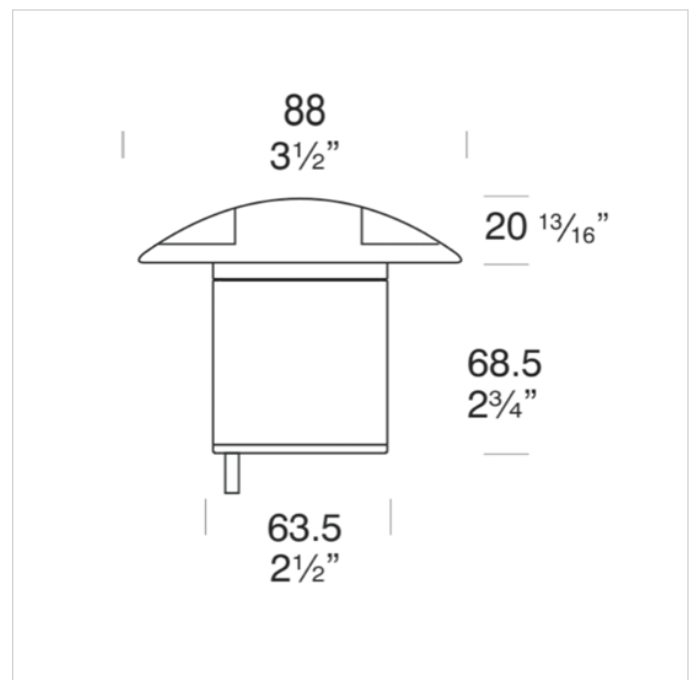

Product name	Path Lite 2
Designer	Hunza
Manufacturer	Hunza
Product code	73-520 (Solid Copper) 73-525 (Stainless Steel)
Category	Outdoor
Material	Solid Copper 316 Stainless Steel
Light source	Halogen 1 x 35W MR16 or LED 1 x 6W
Finishes	Solid Copper 316 Stainless Steel
Dimensions	Ø 88 x 88.5 (H) mm
IP	66
Origin	New Zealand
Warranty	10 years