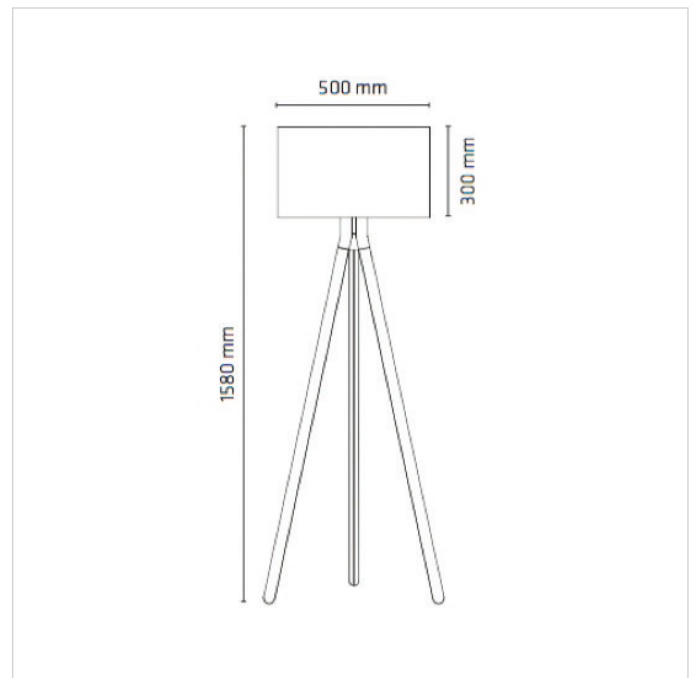

<b>Product name</b>	Paso Wood Floor
<b>Designer</b>	Says Who
<b>Manufacturer</b>	Darø
<b>Product code</b>	59-R112F50703 (Black) 59-U112F507037 (Grey) 59-U112F507032 (White)
<b>Category</b>	Floor
<b>Material</b>	Wood
<b>Light source</b>	E27 100W
<b>Finishes (base)</b>	Oak Black
<b>Finishes (shade)</b>	Black Grey Linen White
<b>Dimensions</b>	Ø 500 x 1580 (H) mm
<b>IP</b>	20
<b>Origin</b>	Denmark
<b>Warranty</b>	2 years