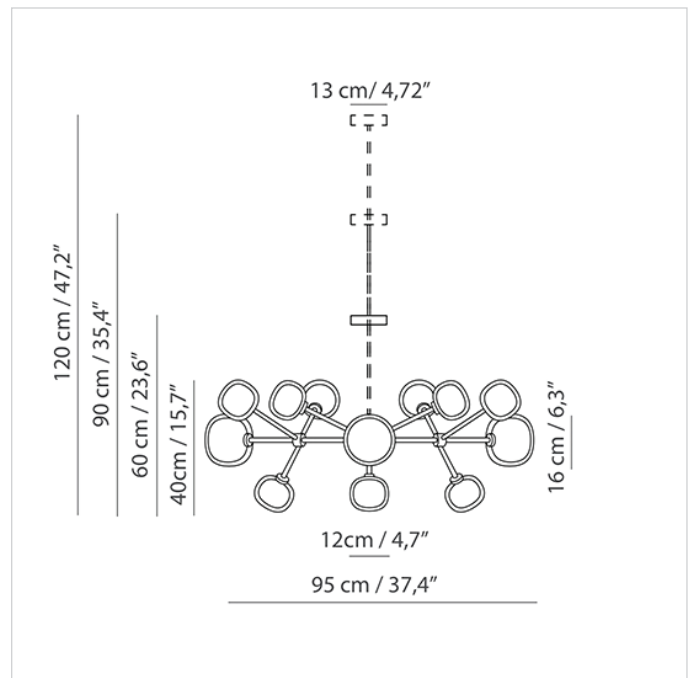

<b>Product name</b>	Nabila Chandelier 12
<b>Designer</b>	Corrado Dotti Designer
<b>Manufacturer</b>	Tooy
<b>Product code</b>	124-552.12
<b>Category</b>	Suspension
<b>Material</b>	Borosilicate glass   Metal
<b>Light source</b>	12x G9 LED 2.5W
<b>Finishes</b>	Black and Brushed Brass
<b>Dimensions</b>	Ø 95 x H 40 cm Stem length = 30 / 60 / 90 cm <i>*Adjusted On-Site</i>
<b>IP</b>	20
<b>Origin</b>	Italy
<b>Warranty</b>	3 years