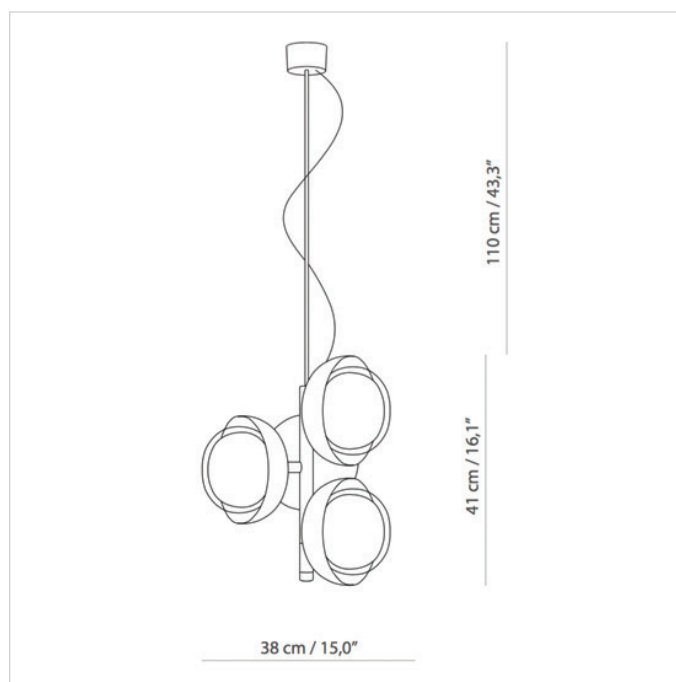

radiantlighting

TOOY

MUSE SUSPENSION

<b>Product name</b>	Muse Suspension
<b>Designer</b>	Corrado Dotti Designer
<b>Manufacturer</b>	Tooy
<b>Product code</b>	124-554.25C (Black/Copper) 124-554.25 (Black/Brass)
<b>Category</b>	Suspension
<b>Material</b>	Borosilicate glass   Metal
<b>Light source</b>	5 x max 18W - G9
<b>CRI</b>	N/A
<b>Beam Angle</b>	N/A
<b>Colour Temperature</b>	N/A
<b>Lumens</b>	N/A
<b>Finishes</b>	Black/Copper Black/Brass
<b>Dimensions</b>	Ø 380 (W) x 1510 (H) mm
<b>IP</b>	20
<b>Dimming</b>	No
<b>Origin</b>	Italy
<b>Warranty</b>	3 years