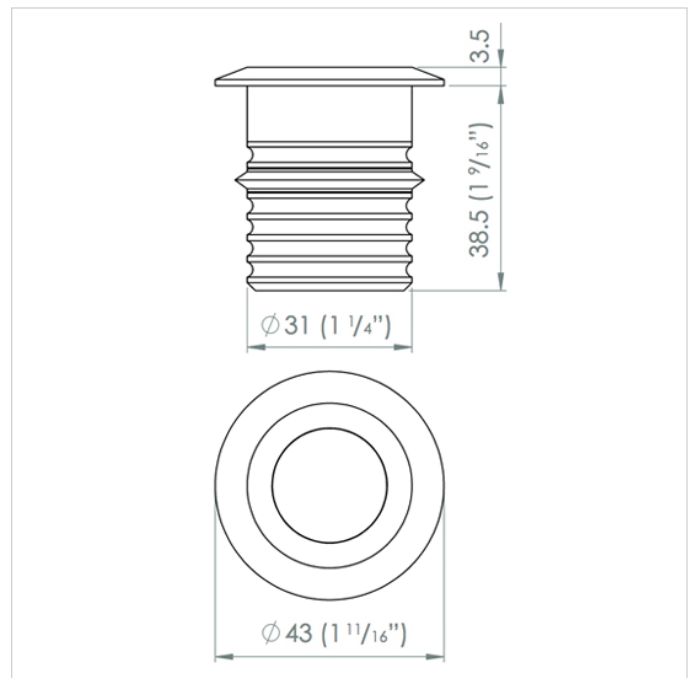

Product name	Modux 1 Round
Designer	LuxR
Manufacturer	LuxR
Product code	108-1WCRC15/20/30WWR (Copper) 108-1WSRC15/20/30WWR (Stainless Steel)
Category	Outdoor
Material	Solid Copper Stainless Steel
Light source	LED 1W 3000K
Lumens	85Lm/W @ 350mA
Finishes	Copper 316 Stainless Steel
Dimensions	Ø 43 x 38.5 (H) mm
IP	68
Origin	New Zealand
Warranty	10 years