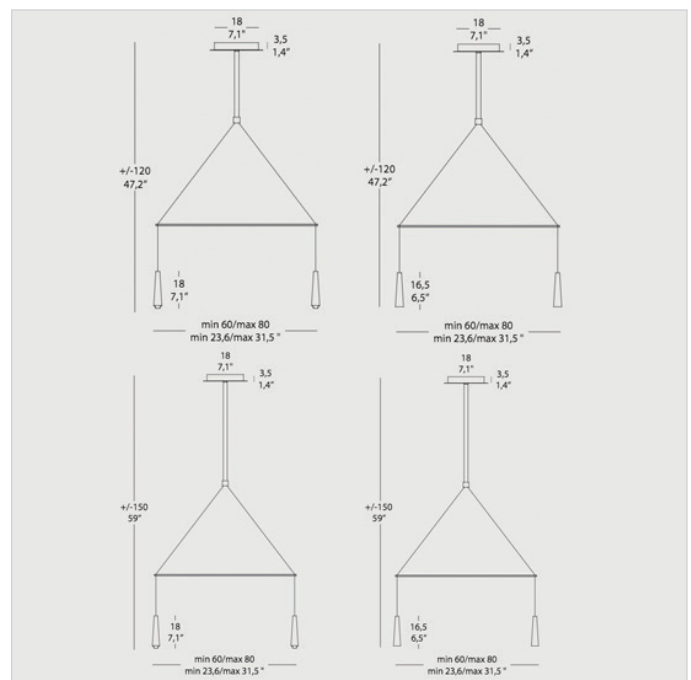

radiantlighting

MOROSINI

MIKADO S2L

Product name	Mikado S2L
Designer	Filippo Mambretti
Manufacturer	Morosini
Product code	45-9006 G/B 45-9006 B 45-9016 G/B 45-9016 B
Category	Suspension
Material	Aluminium
Light source	LED 2 x 3.1W 3000K
Lumens	650
Finishes	Matt Black
Dimensions	min 60 / max 80 (L) x 120 or 150 (H) cm
IP	20
Origin	Italy
Warranty	3 years