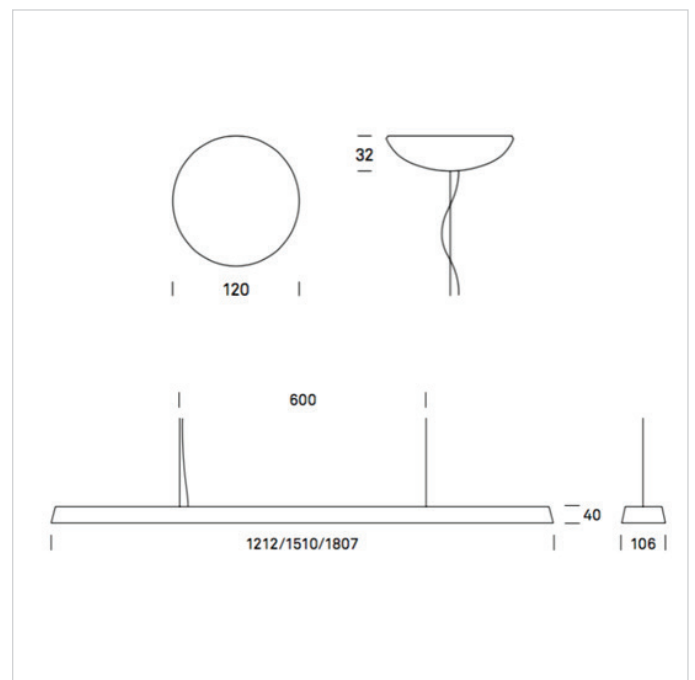

<b>Product name</b>	Mesh Suspension
<b>Designer</b>	Ribag
<b>Manufacturer</b>	Ribag
<b>Product code</b>	Length: 1213 46-4090.120.30.8 (Grey) 46-4090.120.30.3 (White) Length: 1510 46-4090.150.30.8 (Grey) 46-4090.150.30.3 (White) Length: 1808 46-4090.180.30.8 (Grey) 46-4090.180.30.3 (White)
<b>Category</b>	Suspension
<b>Material</b>	Aluminium
<b>Light source</b>	LED: CRI 85, 3000K, 4000K
<b>Finishes</b>	Metallic Grey White Stain Matt
<b>Dimensions</b>	1212/1510/1807 (L) x 106 (W) x 40 (H) mm
<b>IP</b>	20
<b>Origin</b>	Switzerland
<b>Warranty</b>	2 years