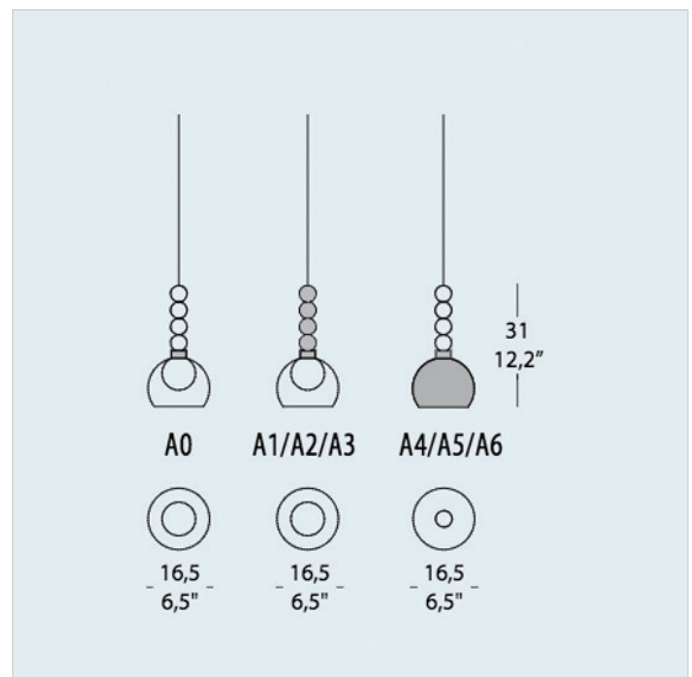

radiantlighting

EVI STYLE

MEMORIA S1_A0-S1_A6

Product name	Memoria S1_A0-S1_A6
Designer	Dima Loginoff
Manufacturer	Evi Style
Product code	25-9130 (C2_A0) 25-9126 (C2_A1) 25-9122 (C2_A2) 25-9118 (C2_A3) 25-9114 (C2_A4) 25-9110 (C2_A5) 25-9106 (C2_A6)
Category	Suspension
Material	Glass
Light source	LED 4,6W 3000K Cri>80
Finishes	Transparent Chrome Gold Copper
Dimensions	Ø 16.5 x 31 (H) cm
IP	20
Origin	Italy
Warranty	2 years