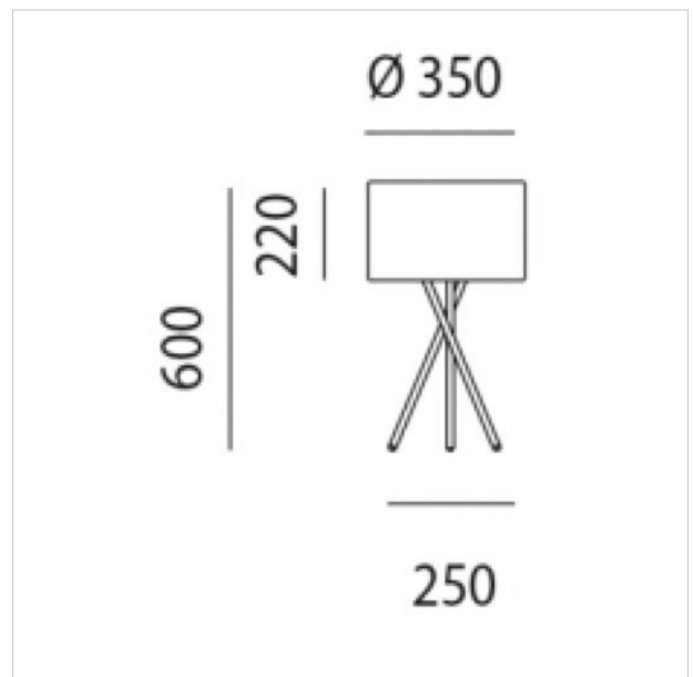

Product name	Mariü Table
Designer	Sandro Santonio
Manufacturer	Lucente
Product code	50-013310 (Black) 50-013311 (White)
Category	Table
Material	Leather Metal
Light source	E27 3x105W A55
Finishes	Black White
Dimensions	Ø 350 x 600 (H) mm
IP	20
Origin	Italy
Warranty	3 years