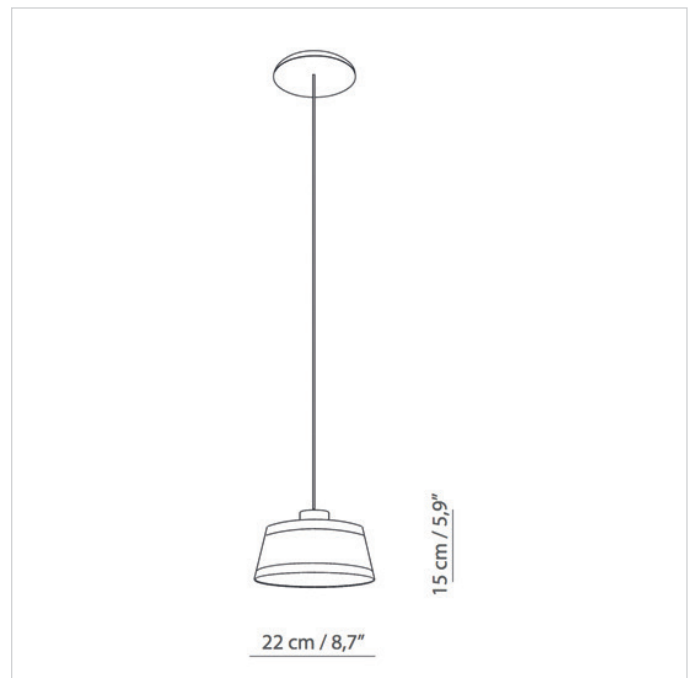

Product name	Lilly Suspension
Designer	Corrado Dotti Designer
Manufacturer	Tooy
Product code	Ø250 124-558.22 Ø350 124-558.23 Ø500 124-558.25
Category	Suspension
Material	Metal structure Mesh diffusor
Light source	1 x max 15W - E27
CRI	N/A
Beam Angle	N/A
Colour Temperature	N/A
Lumens	N/A
Finishes	Black
Dimensions	Ø 250 (W) x 150 (H) mm Ø 350 (W) x 210 (H) mm Ø 500 (W) x 250 (H) mm
IP	20
Dimming	No
Origin	Italy
Warranty	3 years