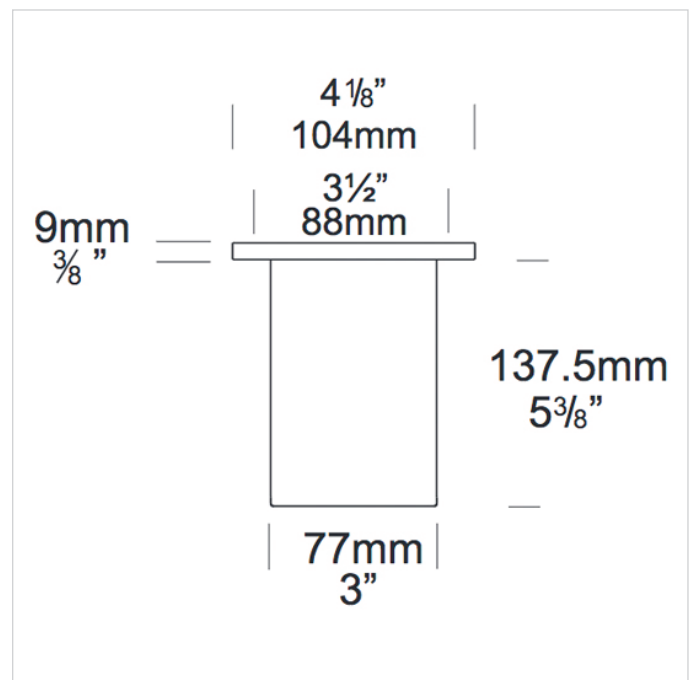

Product name	Flush Floor Lite
Designer	Hunza
Manufacturer	Hunza
Product code	73-418C (Solid Copper) 73-418 (Stainless Steel)
Category	Outdoor and Floor
Material	Solid Copper 316 Stainless Steel
Light source	LED 1x 6W
Finishes	Solid Copper 316 Stainless Steel
Dimensions	Ø 104 x 137.5 (D) mm
IP	66
Origin	New Zealand
Warranty	10 years