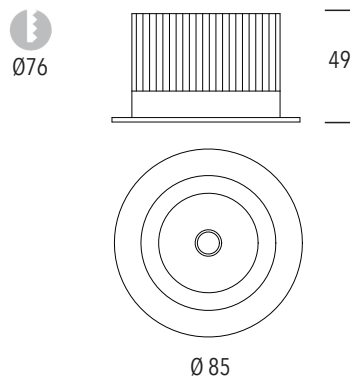

## Dimensions (mm)

## General Specifications

|          |  |
|----------|--|
| LED      | 10W                                    |
| Lumens   | 850                                    |
| Colour   | 3000K, Warm White<br>4000K, Cool White |
| CRI      | 92+                                    |
| Efficacy | Up to 85lm/W                           |
| Beam     | 60°                                    |
| Material | Powder Coat Aluminium                  |
| Finish   | White<br>Black                         |
| IP       | 44                                     |
| Warranty | 5 years                                |

## Driver Specifications

L 104 x W 43 x H 24 mm

|         |   |
|---------|---|
| Power   | 240V Remote Dimmable<br>Driver (included) |
| Dimming | Phase Cut Dimming                         |