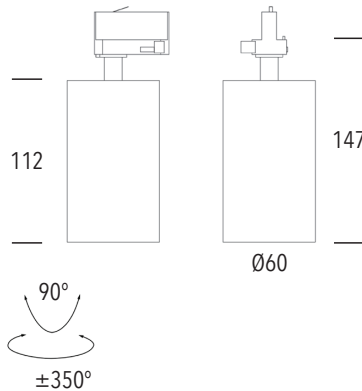

DIMENSIONS (mm)

PRODUCT CODE

9W 83-AIRT609DM ◊, 83-AIRT609DF ◊

FINISHES ◊

Sand White (SWB)

Sand Black (SB)

GENERAL SPECIFICATIONS

Material Powder Coat Aluminium