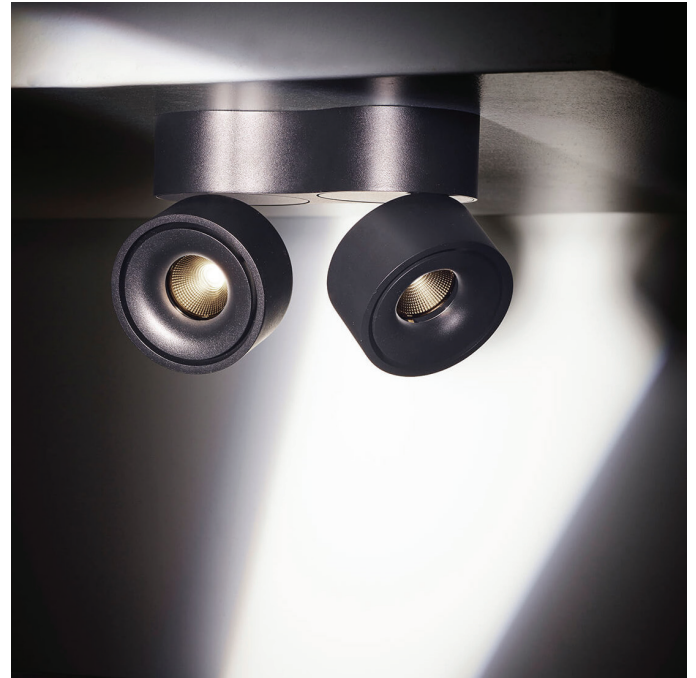

Product name	Easy Twin Spot Light
Designer	Scan Studio
Manufacturer	Scan Studio
Product code	111-2215091 (White) 111-2215092 (Black)
Category	Ceiling
Material	Aluminium
Light source	LED 2 x 10W 2700K CRI 80-85
Finishes	White Black
Dimensions	Ø 100 x 210 (H) mm
IP	20
Origin	Denmark
Warranty	2 years