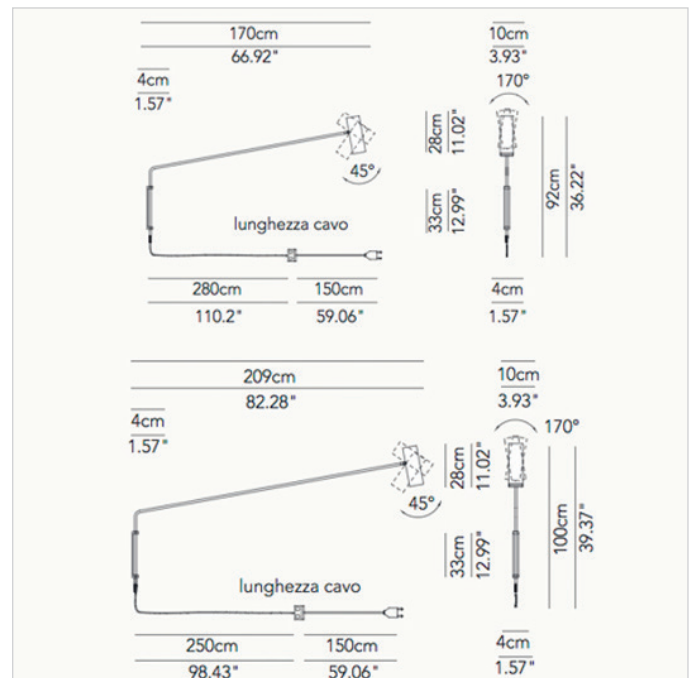

Product name	Dejavu Wall
Designer	Barazzuol / Malisan
Manufacturer	Modo
Product code	92 (H) x 170 cm 220-6100 (White)
Category	Wall
Material	Aluminium
Light source	2 x LED E27 or Fluorescent 20W E27
Finishes	White Black
Dimensions	92 (H) x 170 cm 100 (H) x 209 cm
IP	20
Origin	Italy
Warranty	1 year