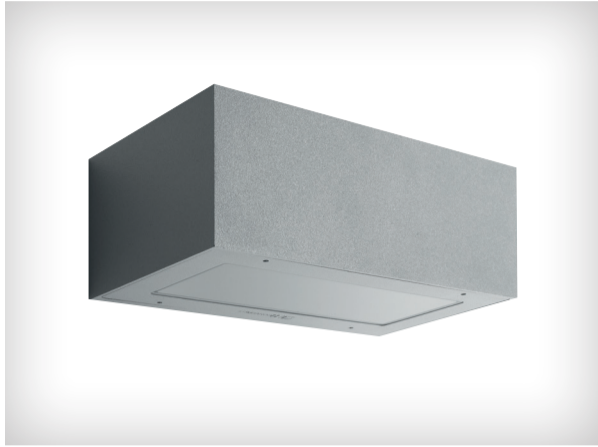

TREND RANGE WALL LIGHTS

Product Name: Trend 220
 Designer: Lombardo
 Manufacturer: Lombardo
 IP: 66
 Light Source: LED 11W
 Material: Aluminium / Glass
 Finishes: White, Grey High Tech, Corten or Grey Anthracite

Product Name: Trend Up&Down 220
 Designer: Lombardo
 Manufacturer: Lombardo
 IP: 66
 Light Source: LED 11W
 Material: Aluminium / Glass
 Finishes: White, Grey High Tech, Corten or Grey Anthracite

Product Name: Trend 110
 Designer: Lombardo
 Manufacturer: Lombardo
 IP: 66
 Light Source: LED 4W
 Material: Aluminium / Glass
 Finishes: White, Grey High Tech, Corten or Grey Anthracite

Product Name: Trend Up&Down 110
 Designer: Lombardo
 Manufacturer: Lombardo
 IP: 66
 Light Source: LED 7W
 Material: Aluminium / Glass
 Finishes: White, Grey High Tech, Corten or Grey Anthracite

Product Name: Trend Up&Down 110 Blade
 Designer: Lombardo
 Manufacturer: Lombardo
 IP: 66
 Light Source: LED 7W
 Material: Aluminium / Glass
 Finishes: White, Grey High Tech, Corten or Grey Anthracite

Product Name: Trend Flat 125
 Designer: Lombardo
 Manufacturer: Lombardo
 IP: 55
 Light Source: LED 7W
 Material: Aluminium / Glass
 Finishes: White, Grey High Tech, Corten or Grey Anthracite

TREND RANGE WALL LIGHTS