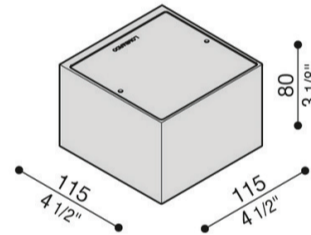

Product Name: Trend Up&Down 220
 Designer: Lombardo
 Manufacturer: Lombardo
 IP: 66
 Light Source: LED 11W
 Material: Aluminium / Glass
 Finishes: White, Grey High Tech, Corten or Grey Anthracite

Product Name: Trend 110
 Designer: Lombardo
 Manufacturer: Lombardo
 IP: 66
 Light Source: LED 4W
 Material: Aluminium / Glass
 Finishes: White, Grey High Tech, Corten or Grey Anthracite