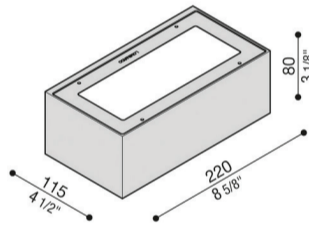

Product Name: Trend Up&Down 220
 Designer: Lombardo
 Manufacturer: Lombardo
 IP: 66
 Light Source: LED 11W
 Material: Aluminium / Glass
 Finishes: White, Grey High Tech, Corten or Grey Anthracite

Product Name: Trend 110
 Designer: Lombardo
 Manufacturer: Lombardo
 IP: 66
 Light Source: LED 4W
 Material: Aluminium / Glass
 Finishes: White, Grey High Tech, Corten or Grey Anthracite