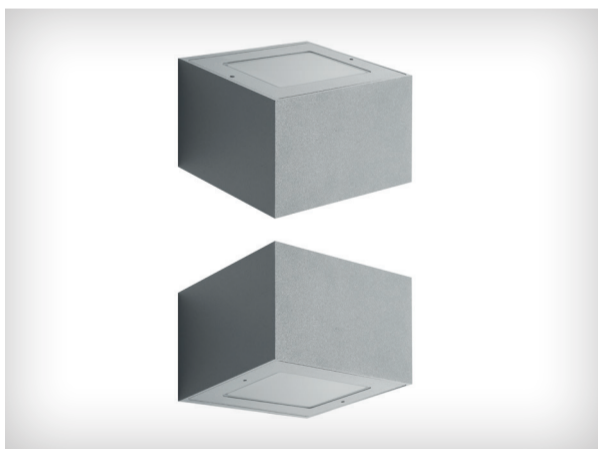

TREND RANGE WALL LIGHTS

Product Name: Trend 220
 Designer: Lombardo
 Manufacturer: Lombardo
 IP: 66
 Light Source: LED 11W
 Material: Aluminium / Glass
 Finishes: White, Grey High Tech, Corten or Grey Anthracite

Product Name: Trend Up&Down 220
 Designer: Lombardo
 Manufacturer: Lombardo
 IP: 66
 Light Source: LED 11W
 Material: Aluminium / Glass
 Finishes: White, Grey High Tech, Corten or Grey Anthracite

Product Name: Trend 110
 Designer: Lombardo
 Manufacturer: Lombardo
 IP: 66
 Light Source: LED 4W
 Material: Aluminium / Glass
 Finishes: White, Grey High Tech, Corten or Grey Anthracite

Product Name: Trend Up&Down 110
 Designer: Lombardo
 Manufacturer: Lombardo
 IP: 66
 Light Source: LED 7W
 Material: Aluminium / Glass
 Finishes: White, Grey High Tech, Corten or Grey Anthracite

Product Name: Trend Up&Down 110 Blade
 Designer: Lombardo
 Manufacturer: Lombardo
 IP: 66
 Light Source: LED 7W
 Material: Aluminium / Glass
 Finishes: White, Grey High Tech, Corten or Grey Anthracite

Product Name: Trend Flat 125
 Designer: Lombardo
 Manufacturer: Lombardo
 IP: 55
 Light Source: LED 7W
 Material: Aluminium / Glass
 Finishes: White, Grey High Tech, Corten or Grey Anthracite

TREND RANGE WALL LIGHTS