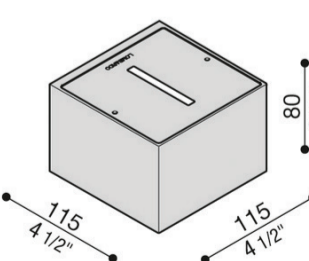

Product Name: Trend Up&Down 110 Blade
Designer: Lombardo
Manufacturer: Lombardo
IP: 66
Light Source: LED 7W
Material: Aluminium / Glass
Finishes: White, Grey High Tech, Corten or Grey Anthracite