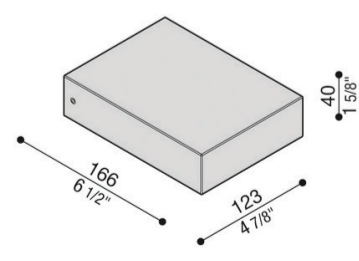

Product Name: Trend Flat 125
Designer: Lombardo
Manufacturer: Lombardo
IP: 55
Light Source: LED 7W
Material: Aluminium / Glass
Finishes: White, Grey High Tech, Corten or Grey Anthracite