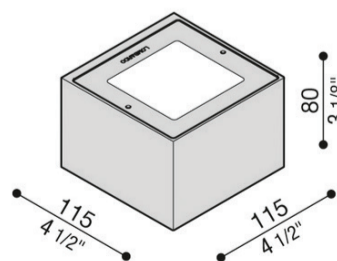

Product Name: Trend Up&Down 110
Designer: Lombardo
Manufacturer: Lombardo
IP: 66
Light Source: LED 7W
Material: Aluminium / Glass
Finishes: White, Grey High Tech, Corten or Grey Anthracite