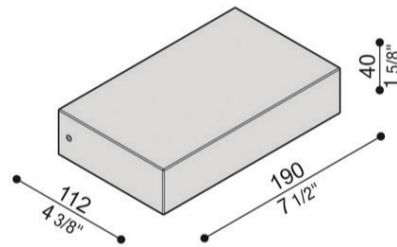

Product Name: Trend Flat 200
Designer: Lombardo
Manufacturer: Lombardo
IP: 55
Light Source: LED 7W
Material: Aluminium / Glass
Finishes: White, Grey High Tech, Corten or Grey Anthracite