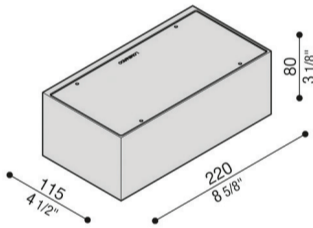

Product Name: Trend Up&Down 220
 Designer: Lombardo
 Manufacturer: Lombardo
 IP: 66
 Light Source: LED 11W
 Material: Aluminium / Glass
 Finishes: White, Grey High Tech, Corten or Grey Anthracite

Product Name: Trend 110
 Designer: Lombardo
 Manufacturer: Lombardo
 IP: 66
 Light Source: LED 4W
 Material: Aluminium / Glass
 Finishes: White, Grey High Tech, Corten or Grey Anthracite