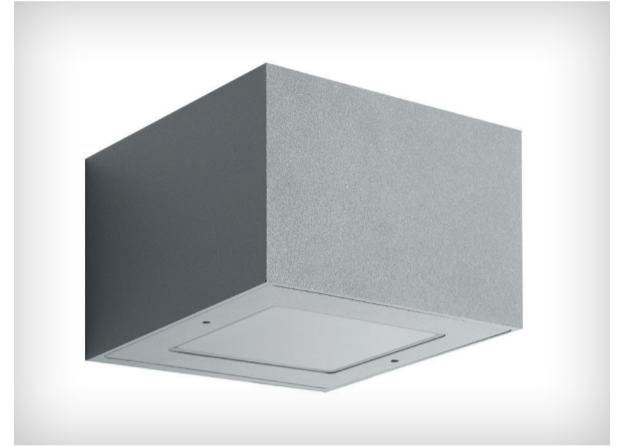

TREND RANGE WALL LIGHTS

Product Name: Trend 220
 Designer: Lombardo
 Manufacturer: Lombardo
 IP: 66
 Light Source: LED 11W
 Material: Aluminium / Glass
 Finishes: White, Grey High Tech, Corten or Grey Anthracite

Product Name: Trend Up&Down 220
 Designer: Lombardo
 Manufacturer: Lombardo
 IP: 66
 Light Source: LED 11W
 Material: Aluminium / Glass
 Finishes: White, Grey High Tech, Corten or Grey Anthracite

Product Name: Trend 110
 Designer: Lombardo
 Manufacturer: Lombardo
 IP: 66
 Light Source: LED 4W
 Material: Aluminium / Glass
 Finishes: White, Grey High Tech, Corten or Grey Anthracite

Product Name: Trend Up&Down 110
 Designer: Lombardo
 Manufacturer: Lombardo
 IP: 66
 Light Source: LED 7W
 Material: Aluminium / Glass
 Finishes: White, Grey High Tech, Corten or Grey Anthracite

Product Name: Trend Up&Down 110 Blade
 Designer: Lombardo
 Manufacturer: Lombardo
 IP: 66
 Light Source: LED 7W
 Material: Aluminium / Glass
 Finishes: White, Grey High Tech, Corten or Grey Anthracite

Product Name: Trend Flat 125
 Designer: Lombardo
 Manufacturer: Lombardo
 IP: 55
 Light Source: LED 7W
 Material: Aluminium / Glass
 Finishes: White, Grey High Tech, Corten or Grey Anthracite

TREND RANGE WALL LIGHTS