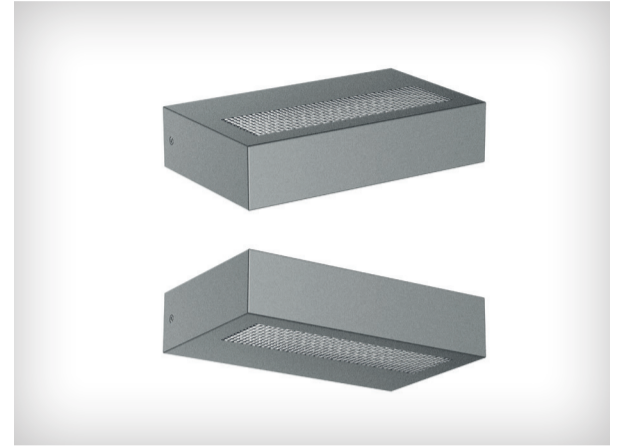

TREND RANGE WALL LIGHTS

Product Name: Trend 220
 Designer: Lombardo
 Manufacturer: Lombardo
 IP: 66
 Light Source: LED 11W
 Material: Aluminium / Glass
 Finishes: White, Grey High Tech, Corten or Grey Anthracite

Product Name: Trend Up&Down 110
 Designer: Lombardo
 Manufacturer: Lombardo
 IP: 66
 Light Source: LED 7W
 Material: Aluminium / Glass
 Finishes: White, Grey High Tech, Corten or Grey Anthracite

Product Name: Trend Up&Down 110 Blade
 Designer: Lombardo
 Manufacturer: Lombardo
 IP: 66
 Light Source: LED 7W
 Material: Aluminium / Glass
 Finishes: White, Grey High Tech, Corten or Grey Anthracite

Product Name: Trend Flat 125
 Designer: Lombardo
 Manufacturer: Lombardo
 IP: 55
 Light Source: LED 7W
 Material: Aluminium / Glass
 Finishes: White, Grey High Tech, Corten or Grey Anthracite

TREND RANGE WALL LIGHTS

Product Name: Trend Flat Up&Down 125
 Designer: Lombardo
 Manufacturer: Lombardo
 IP: 55
 Light Source: LED 7W
 Material: Aluminium / Glass
 Finishes: White, Grey High Tech, Corten or Grey Anthracite

Product Name: Trend Flat 200
 Designer: Lombardo
 Manufacturer: Lombardo
 IP: 55
 Light Source: LED 7W
 Material: Aluminium / Glass
 Finishes: White, Grey High Tech, Corten or Grey Anthracite