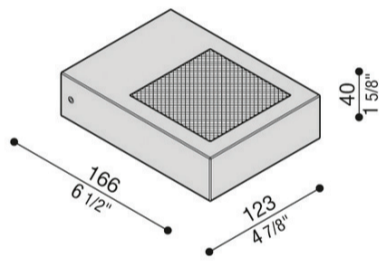

Product Name: Trend Flat Up&Down 125
Designer: Lombardo
Manufacturer: Lombardo
IP: 55
Light Source: LED 7W
Material: Aluminium / Glass
Finishes: White, Grey High Tech, Corten or Grey Anthracite