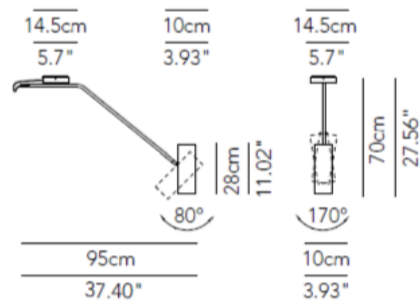

Product Name: Dejavu
Designer: Barazzuol/Malisan
Manufacturer: Modo
IP: 20
Light Source: E27 LED
Material: Metal / Aluminium
Finishes: White or Black