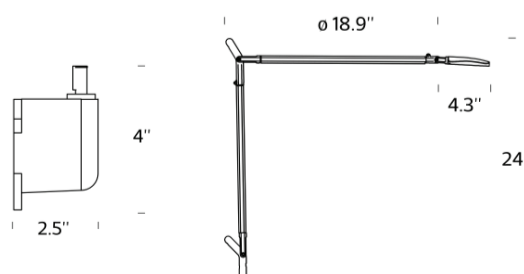

Product Name: VOLÉE
Designer: Odo Fioravanti
Manufacturer: Fontana Arte
IP: 20
Light Source: LED - 7,5W (2700 K, CRI>90)
Material: Aluminium
Finishes: Anthracite grey, Fluorescent yellow, Grey or White