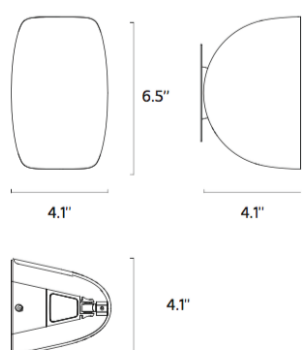

Product Name: IO
Designer: Claesson Koivisto Rune
Manufacturer: Fontana Arte
IP: 20
Light Source: 2 LED - 4,5W - 700 K, CRI >80
Material: Aluminium
Finishes: Blue, Graphite grey, Red or White