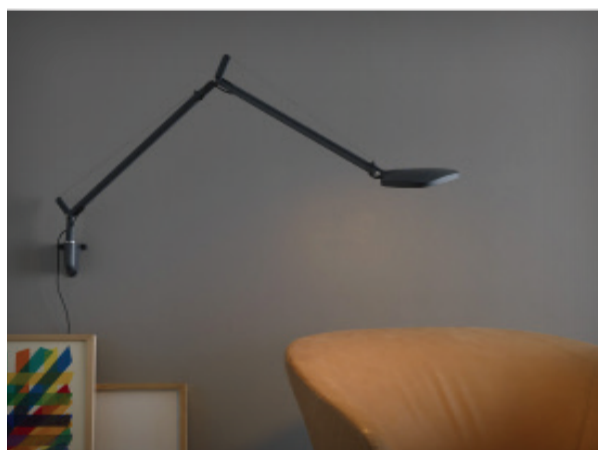

# COMPACT ADJUSTABLE WALL LIGHTS

Product Name: Gisario  
 Designer: Kjeld Darø  
 Manufacturer: Darø  
 IP: 20  
 Light Source: LED 2.6W G9  
 Material: Solid Metal  
 Finishes: White, Black or Satin Chrome

Product Name: Dejavu  
 Designer: Barazzuol/Malisan  
 Manufacturer: Modo  
 IP: 20  
 Light Source: E27 LED  
 Material: Metal / Aluminium  
 Finishes: White or Black

Product Name: Taia  
 Designer: Poom Contract Collection  
 Manufacturer: Lucente  
 IP: 20  
 Light Source: Halogen 1 x 42W E14  
 Material: Metal  
 Finishes: Matt White, Matt Black or Silver Grey

Product Name: IO  
 Designer: Claesson Koivisto Rune  
 Manufacturer: Fontana Arte  
 IP: 20  
 Light Source: 2 LED - 4,5W - 700 K, CRI >80  
 Material: Aluminium  
 Finishes: Blue, Graphite grey, Red or White

Product Name: VOLÉE  
 Designer: Odo Fioravanti  
 Manufacturer: Fontana Arte  
 IP: 20  
 Light Source: LED - 7,5W (2700 K, CRI>90)  
 Material: Aluminium  
 Finishes: Anthracite grey, Fluorescent yellow, Grey or White