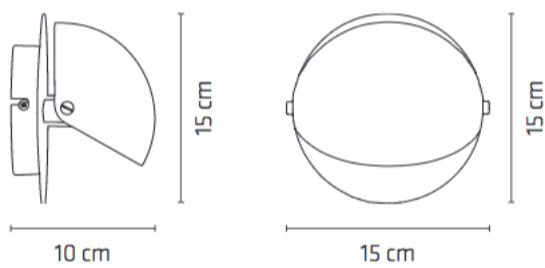

# COMPACT ADJUSTABLE WALL LIGHTS

Product Name: Gisario  
 Designer: Kjeld Darø  
 Manufacturer: Darø  
 IP: 20  
 Light Source: LED 2.6W G9  
 Material: Solid Metal  
 Finishes: White, Black or Satin Chrome