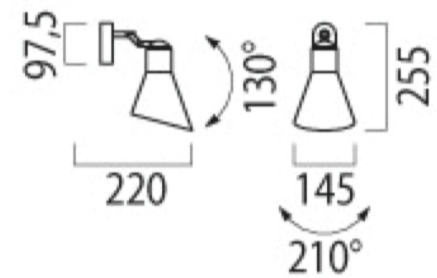

Product Name: Taia
Designer: Poom Contract Collection
Manufacturer: Lucente
IP: 20
Light Source: Halogen 1 x 42W E14
Material: Metal
Finishes: Matt White, Matt Black or Silver Grey