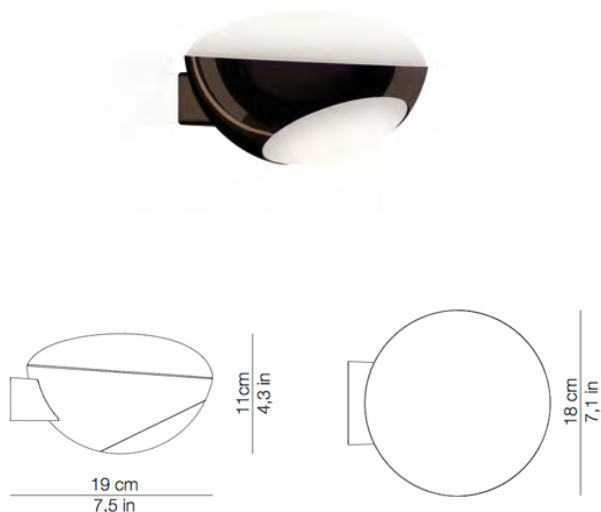

PROJECT	
TYPE	
NOTES	

TUA

WALL

BY KUNDALINI

PRODUCT NAME	Tua
DESIGNER	Behurt
MANUFACTURER	Kundalini
CATEGORY	Wall
MATERIAL	Die-cast Aluminium body Acid-frosted Glass Diffuser
PRODUCT CODE	4-100265SNNL (Black)
DIMMABLE	Phase Cut Dimming

LIGHT SOURCE	LED 1 x 17W 2700K
LUMENS	1600 lm
FINISHES	Black
IP	20
DIMENSIONS	18 (L) x 19 (W) x 11 (H) cm
ORIGIN	Italy
WARRANTY	2 Years