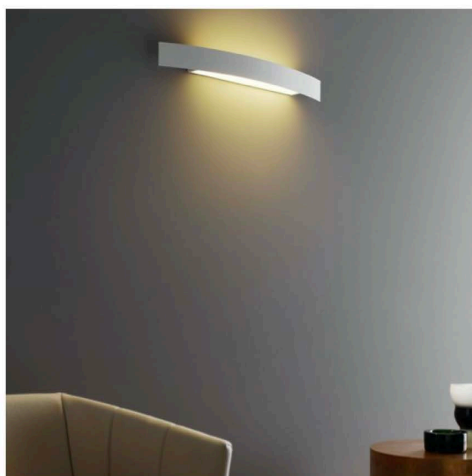

## RIGA

WALL

BY FONTANA ARTE

<b>PRODUCT NAME</b>	Riga
<b>DESIGNER</b>	Paolo Zani
<b>MANUFACTURER</b>	Fontana Arte
<b>CATEGORY</b>	Wall
<b>MATERIAL</b>	Stainless Steel   Nickel   Aluminium
<b>PRODUCT CODE</b>	<p>36 x 7 x 7 cm:            3-4281BI (White)            3-4281AXL (SS)            3-4281NS (Satin Nickel)</p> <p>56 x 7 x 9 cm:            3-4282BI (White)            3-4282AXL (SS)            3-4282NS (Satin Nickel)</p> <p>70 x 7 x 9 cm:            3-4283BI (White)            3-4283AXL (SS)            3-4283NS (Satin Nickel)</p>

<b>LIGHT SOURCE</b>	<p>36: LED 2 x 9W            56: LED 2 x 9W            70: LED 2 x 9.5W</p>
<b>FINISHES</b>	White / Stainless Steel (SS) / Satin Nickel
<b>IP</b>	20
<b>DIMENSIONS</b>	<p>36 x 7 x 7 cm            56 x 7 x 9 cm            70 x 7 x 9 cm</p>
<b>ORIGIN</b>	Italy
<b>WARRANTY</b>	1 Year
<b>DIMMABLE</b>	36, 56 & 70: Yes