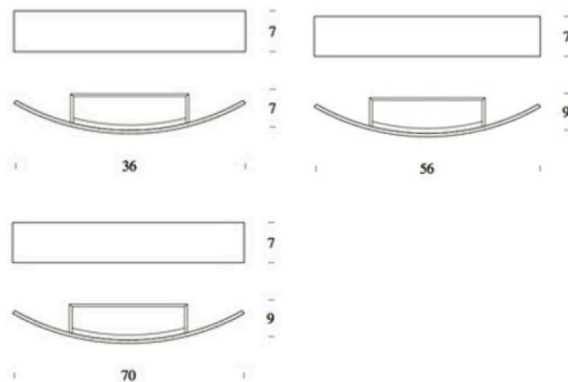

## RIGA

WALL

BY FONTANA ARTE

<b>PRODUCT NAME</b>	Riga
<b>DESIGNER</b>	Paolo Zani
<b>MANUFACTURER</b>	Fontana Arte
<b>CATEGORY</b>	Wall
<b>MATERIAL</b>	Stainless Steel   Nickel   Aluminium
<b>PRODUCT CODE</b>	<p>36 x 7 x 7 cm:            3-4281BI (White)            3-4281AXL (SS)            3-4281NS (Satin Nickel)</p> <p>56 x 7 x 9 cm:            3-4282BI (White)            3-4282AXL (SS)            3-4282NS (Satin Nickel)</p> <p>70 x 7 x 9 cm:            3-4283BI (White)            3-4283AXL (SS)            3-4283NS (Satin Nickel)</p>

<b>LIGHT SOURCE</b>	<p>36: LED 2 x 9W            56: LED 2 x 9W            70: LED 2 x 9.5W</p>
<b>FINISHES</b>	White / Stainless Steel (SS) / Satin Nickel
<b>IP</b>	20
<b>DIMENSIONS</b>	<p>36 x 7 x 7 cm            56 x 7 x 9 cm            70 x 7 x 9 cm</p>
<b>ORIGIN</b>	Italy
<b>WARRANTY</b>	1 Year
<b>DIMMABLE</b>	36, 56 & 70: Yes