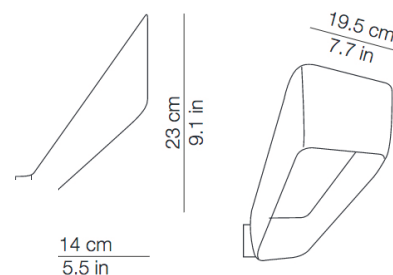

PROJECT	
TYPE	
NOTES	

FRAME

WALL

BY KUNDALINI

PRODUCT NAME	Frame
DESIGNER	Benjamin Hubert
MANUFACTURER	Kundalini
CATEGORY	Wall
MATERIAL	Die-cast Aluminium
PRODUCT CODE	4-145050BLED (White, LED) 4-145050CLED (Chrome, LED)
DIMMABLE	Phase Cut Dimming

LIGHT SOURCE	Board LED 1 x 25W
FINISHES	White / Chrome
IP	20
DIMENSIONS	Ø 19.5 (L) x 23 (H) x 14 (W) cm
ORIGIN	Italy
WARRANTY	2 Years