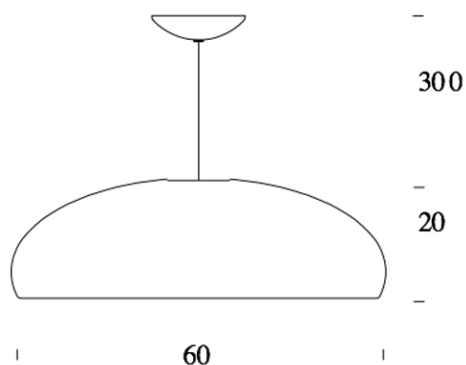

PROJECT	
TYPE	
NOTES	

PANGEN

SUSPENSION

BY FONTANA ARTE

PRODUCT NAME	Pangen
DESIGNER	Historical Archive
MANUFACTURER	Fontana Arte
CATEGORY	Suspension
MATERIAL	Polythylene
PRODUCT CODE	3-4196N (Black) 3-4196R (Red) 3-4196BI (White)
DIMMABLE	Dependant on bulb

LIGHT SOURCE	Halogen 3 x 42W E27
FINISHES	Black / Orange / Red / White
DIMENSIONS	Ø 60 x 20 (H) + 300 cm
IP	20
ORIGIN	Italy
WARRANTY	1 Year