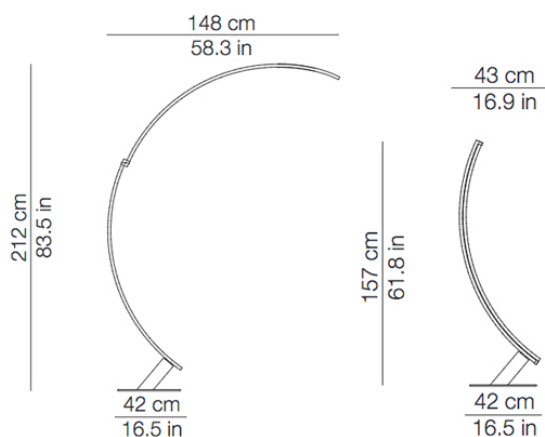

PROJECT	
TYPE	
NOTES	

KYUDO

FLOOR

BY KUNDALINI

PRODUCT NAME	Kyudo
DESIGNER	Hansandfranz
MANUFACTURER	Kundalini
CATEGORY	Floor
MATERIAL	Extruded Aluminium
PRODUCT CODE	4-K048133BIEU (White) 4-K048133NEEU (Black)
DIMMABLE	Yes, dimmer included.

LIGHT SOURCE	LED 2 x 21.6W 3000K
LUMENS	4200 lm
FINISHES	White / Black
IP	20
DIMENSIONS	Ø 42 cm x L min 43 / max 148 x H min 157 / max 212 cm
ORIGIN	Italy
WARRANTY	2 Years