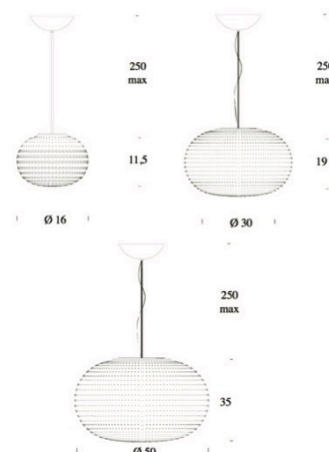

PROJECT	
TYPE	
NOTES	

BIANCA SUSPENSION

SUSPENSION

BY FONTANA ARTE

PRODUCT NAME	Bianca Suspension
DESIGNER	Matti Klenell
MANUFACTURER	Fontana Arte
CATEGORY	Suspension
MATERIAL	Glass
PRODUCT CODE	<p>Ø 16: 3-4306/OBI</p> <p>Ø 30: 3-4306BI</p> <p>Ø 50: 3-4306/IBI</p>
DIMMABLE	Dependant on bulb

LIGHT SOURCE	<p>Ø 16: LED - 4.5W</p> <p>Ø 30: LED - 17.5W</p> <p>Ø 50: 1 x 150W E27 (HA / FL / LED)</p>
LUMENS	<p>Ø 16: 350 lm</p> <p>Ø 30: 1650 lm</p>
FINISHES	White
IP	20
DIMENSIONS	Ø 50 x 35 cm
ORIGIN	Italy
WARRANTY	1 Year