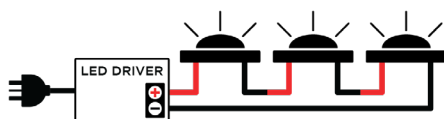

SERIES WIRING

INPUT 240VAC   OUTPUT DC Constant Current