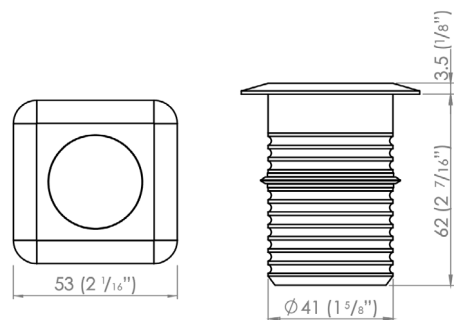

radiantlighting®

MODUX 2 & 4 SQUARE

By LuxR

OUTDOOR

The Modux Two & Four recessed luminaires are designed to be mounted either in the ground or floor as low profile uplighters, or in walls or steps to illuminate paths and stairways. They can be installed either outdoors or indoors and offer the option of either a round or square flange.

PROJECT

TYPE

NOTES

Cutout: \varnothing 43.5 mm

GENERAL SPECIFICATIONS

LED	2 W 4W
LUMENS	170 Lm 360 Lm
EFFICACY	85 Lm / W 90 Lm/W
COLOUR TEMPERATURE	2700K 3000K 4000K 5000K
MATERIAL	Natural Copper 316 Stainless Steel Powder Coated Aluminium
FINISH	Copper Stainless Steel Black
BEAM	26°, 74°
CRI	90+
IP	68
WARRANTY	10 Years: Copper & Stainless Steel 5 Years: Electronics & Aluminium
ORIGIN	New Zealand