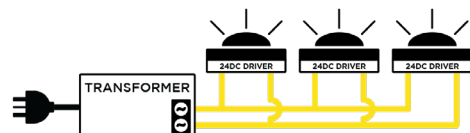

PARALLEL WIRING AVAILABLE UPON REQUEST

SERIES WIRING

INPUT 240VAC OUTPUT DC Constant Current

PARALLEL WIRING

INPUT 240VAC OUTPUT 12VAC | 24VDC

PERTH
+61 08 9240 1008
sales@radiantlighting.com.au

SYDNEY
1300 438 609
sales@radiantlighting.com.au