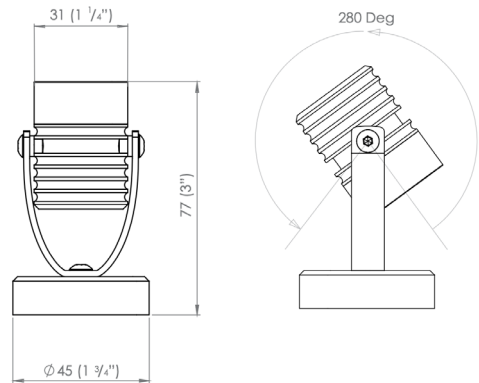

radiantlighting®

MODUX 1 POND

By LuxR

OUTDOOR

The Modux One Pond, Spot and Spike luminaires are miniature spotlights with a swivel bracket that provides 45° elevation adjustment. The Pondlight has a weighted base and is designed to be installed underwater.

PROJECT

TYPE

NOTES

GENERAL SPECIFICATIONS

LED	1 W
LUMENS	80 Lm
EFFICACY	80 Lm / W
COLOUR TEMPERATURE	2700K 3000K 4000K
MATERIAL	Natural Copper 316 Stainless Steel Powder Coated Aluminium
FINISH	Black, Copper, Stainless Steel
BEAM	15°, 30°
CRI	90+
IP	68
WARRANTY	10 Years: Copper & Stainless Steel 5 Years: Electronics & Aluminium
ORIGIN	New Zealand

BLACK	128-M1SPRABK1530WB
COPPER	128-M1SPRC1530WB
STAINLESS STEEL	128-M1SPRS1530WB

PARALLEL WIRING AVAILABLE UPON REQUEST

SERIES WIRING

INPUT 240VAC OUTPUT DC Constant Current

PARALLEL WIRING

INPUT 240VAC OUTPUT 12VAC | 24VDC