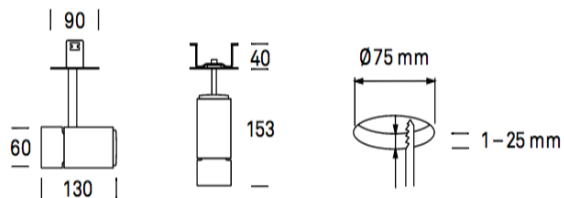

SURFACE MOUNT SPOT LIGHTS

Product Name: Spyke
 Designer: Ribag
 Manufacturer: Ribag
 IP: 20
 Light Source: LED CRI 95, 2700 K, 3000 K or 4000 K
 Material: Cast Aluminium
 Finishes: White, Black or Metallic Grey

Product Name: Vertico (mounted without device)
 Designer: Ribag
 Manufacturer: Ribag
 IP: 20
 Light Source: LED CRI 85, 2700 K, 3000 K or 4000 K
 Material: Aluminium
 Finishes: Anodised Natural, Anodised Black or White Satin Matt

Product Name: D900 SH Curve
 Designer: Bright Green
 Manufacturer: Bright Green
 IP: 42
 Light Source: 3000K / 4000K
 Material: Aluminium
 Finishes: White or Black

Product Name: D550 SH Curve
 Designer: Bright Green
 Manufacturer: Bright Green
 IP: 40
 Light Source: 3000K / 4000K
 Material: Aluminium
 Finishes: White or Black