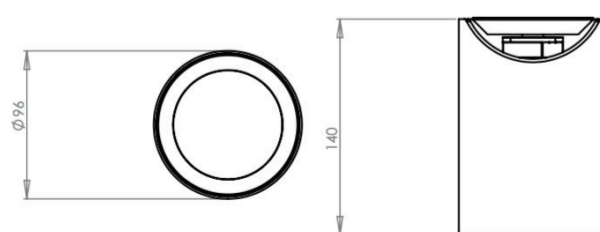

SURFACE MOUNT SPOT LIGHTS

Product Name: Spyke
 Designer: Ribag
 Manufacturer: Ribag
 IP: 20
 Light Source: LED CRI 95, 2700 K, 3000 K or 4000 K
 Material: Cast Aluminium
 Finishes: White, Black or Metallic Grey

Product Name: Vertico (mounted without device)
 Designer: Ribag
 Manufacturer: Ribag
 IP: 20
 Light Source: LED CRI 85, 2700 K, 3000 K or 4000 K
 Material: Aluminium
 Finishes: Anodised Natural, Anodised Black or White Satin Matt

Product Name: D900 SH Curve
 Designer: Bright Green
 Manufacturer: Bright Green
 IP: 42
 Light Source: 3000K / 4000K
 Material: Aluminium
 Finishes: White or Black

Product Name: D550 SH Curve
 Designer: Bright Green
 Manufacturer: Bright Green
 IP: 40
 Light Source: 3000K / 4000K
 Material: Aluminium
 Finishes: White or Black