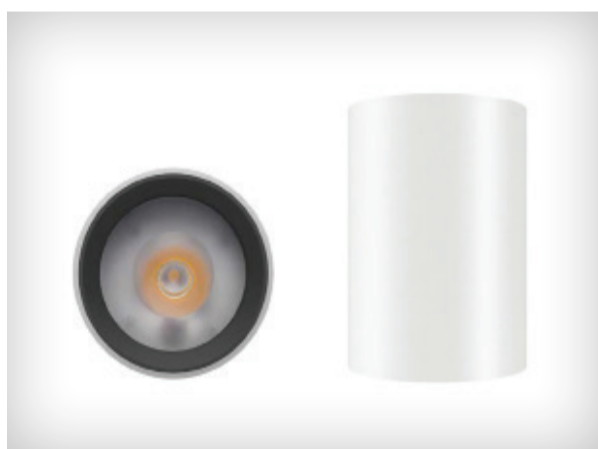

SURFACE MOUNT SPOT LIGHTS

Product Name: Spyke
 Designer: Ribag
 Manufacturer: Ribag
 IP: 20
 Light Source: LED CRI 95, 2700 K, 3000 K or 4000 K
 Material: Cast Aluminium
 Finishes: White, Black or Metallic Grey

Product Name: Vertico (mounted without device)
 Designer: Ribag
 Manufacturer: Ribag
 IP: 20
 Light Source: LED CRI 85, 2700 K, 3000 K or 4000 K
 Material: Aluminium
 Finishes: Anodised Natural, Anodised Black or White Satin Matt

Product Name: Easy & Easy Mini Spotlight
 Designer: Scan Studio
 Manufacturer: Scan Studio
 IP: 20
 Light Source: LED 7W/10W 2700K Dimmable
 Material: Aluminium
 Finishes: Matt White or Matt Black

Product Name: D900 SHX
 Designer: Bright Green
 Manufacturer: Bright Green
 IP: 40
 Light Source: 3000 / 4000K
 Material: Aluminium
 Finishes: White or Black

Product Name: D900 SH Curve
 Designer: Bright Green
 Manufacturer: Bright Green
 IP: 42
 Light Source: 3000K / 4000K
 Material: Aluminium
 Finishes: White or Black

Product Name: D550 SH Curve
 Designer: Bright Green
 Manufacturer: Bright Green
 IP: 40
 Light Source: 3000K / 4000K
 Material: Aluminium
 Finishes: White or Black