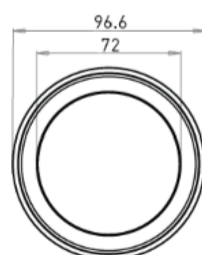

Product Name: Vertico (mounted without device)
 Designer: Ribag
 Manufacturer: Ribag
 IP: 20
 Light Source: LED CRI 85, 2700 K, 3000 K or 4000 K
 Material: Aluminium
 Finishes: Anodised Natural, Anodised Black or White Satin Matt

Product Name: D900 SH Curve
 Designer: Bright Green
 Manufacturer: Bright Green
 IP: 42
 Light Source: 3000K / 4000K
 Material: Aluminium
 Finishes: White or Black

Product Name: D550 SH Curve
 Designer: Bright Green
 Manufacturer: Bright Green
 IP: 40
 Light Source: 3000K / 4000K
 Material: Aluminium
 Finishes: White or Black