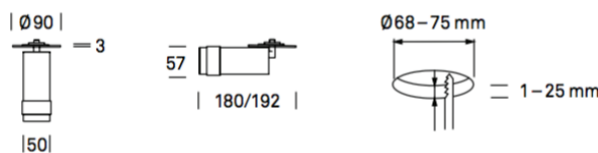

Product Name: Vertico (mounted without device)
Designer: Ribag
Manufacturer: Ribag
IP: 20
Light Source: LED CRI 85, 2700 K, 3000 K or 4000 K
Material: Aluminium
Finishes: Anodised Natural, Anodised Black or White Satin Matt