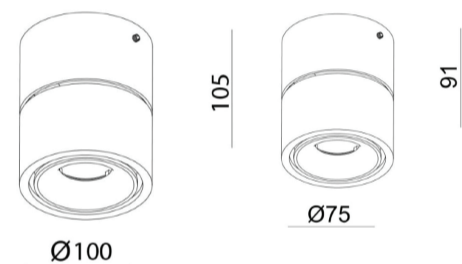

Product Name: Easy & Easy Mini Spotlight
Designer: Scan Studio
Manufacturer: Scan Studio
IP: 20
Light Source: LED 7W/10W 2700K Dimmable
Material: Aluminium
Finishes: Matt White or Matt Black