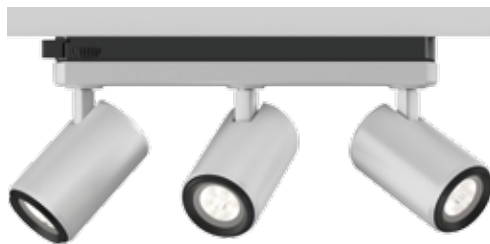

Coray CXT	Light colour 830, 930	Lumen class 1500 Lm	Collimator SSP to MFL
	Size 228 mm x 121 mm ø 48 mm	Installation 3-phase power-track system	Colours Silver Black White

This model combines three Coray CXS spots in one power-track system that is ideally suited to the subtle presentation of merchandise and to setting the scene for small articles. Here, the control gear is integrated into the power-track adapter, and both collimators (lens technology) and accessory film are also used.